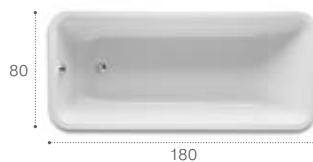

Vitreous china available in White. Dimensions in cm.

Decorum

	
Soft close	4.5/3L flush

Element

Over countertop basins

Wall-hung WC

Freestanding whirlpool bath

Drop-in acrylic bath