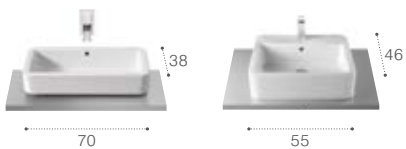

Debba

 Soft close
 4,5L 3L
 4.5/3L flush

Wall-hung basins	In countertop basin	Semi-recessed basin	Vanity basin	Vanity basin								
 <table border="1"> <tr> <td>A</td> <td>65</td> <td>60</td> <td>50</td> </tr> <tr> <td>B</td> <td>48</td> <td>44</td> <td>42</td> </tr> </table>	A	65	60	50	B	48	44	42	 50 41	 52 40	 70 49,5	 100 49 ■ Right ■ Left
A	65	60	50									
B	48	44	42									
Close-coupled WC	Elongated close-coupled WC	Elongated one-piece WC	Wall-hung WC									
 76 65,5 35,5 ● 4,5/3 L	 76,5 74 35,6 ● 4,5/3 L	 76 74 35,5 ● 4,5/3 L	 30,5 54 35,5									

Vitreous china available in White. Dimensions in cm.

Decorum

	
Soft close	4.5/3L flush

Element

Over countertop basins

Wall-hung WC

Freestanding whirlpool bath

Drop-in acrylic bath