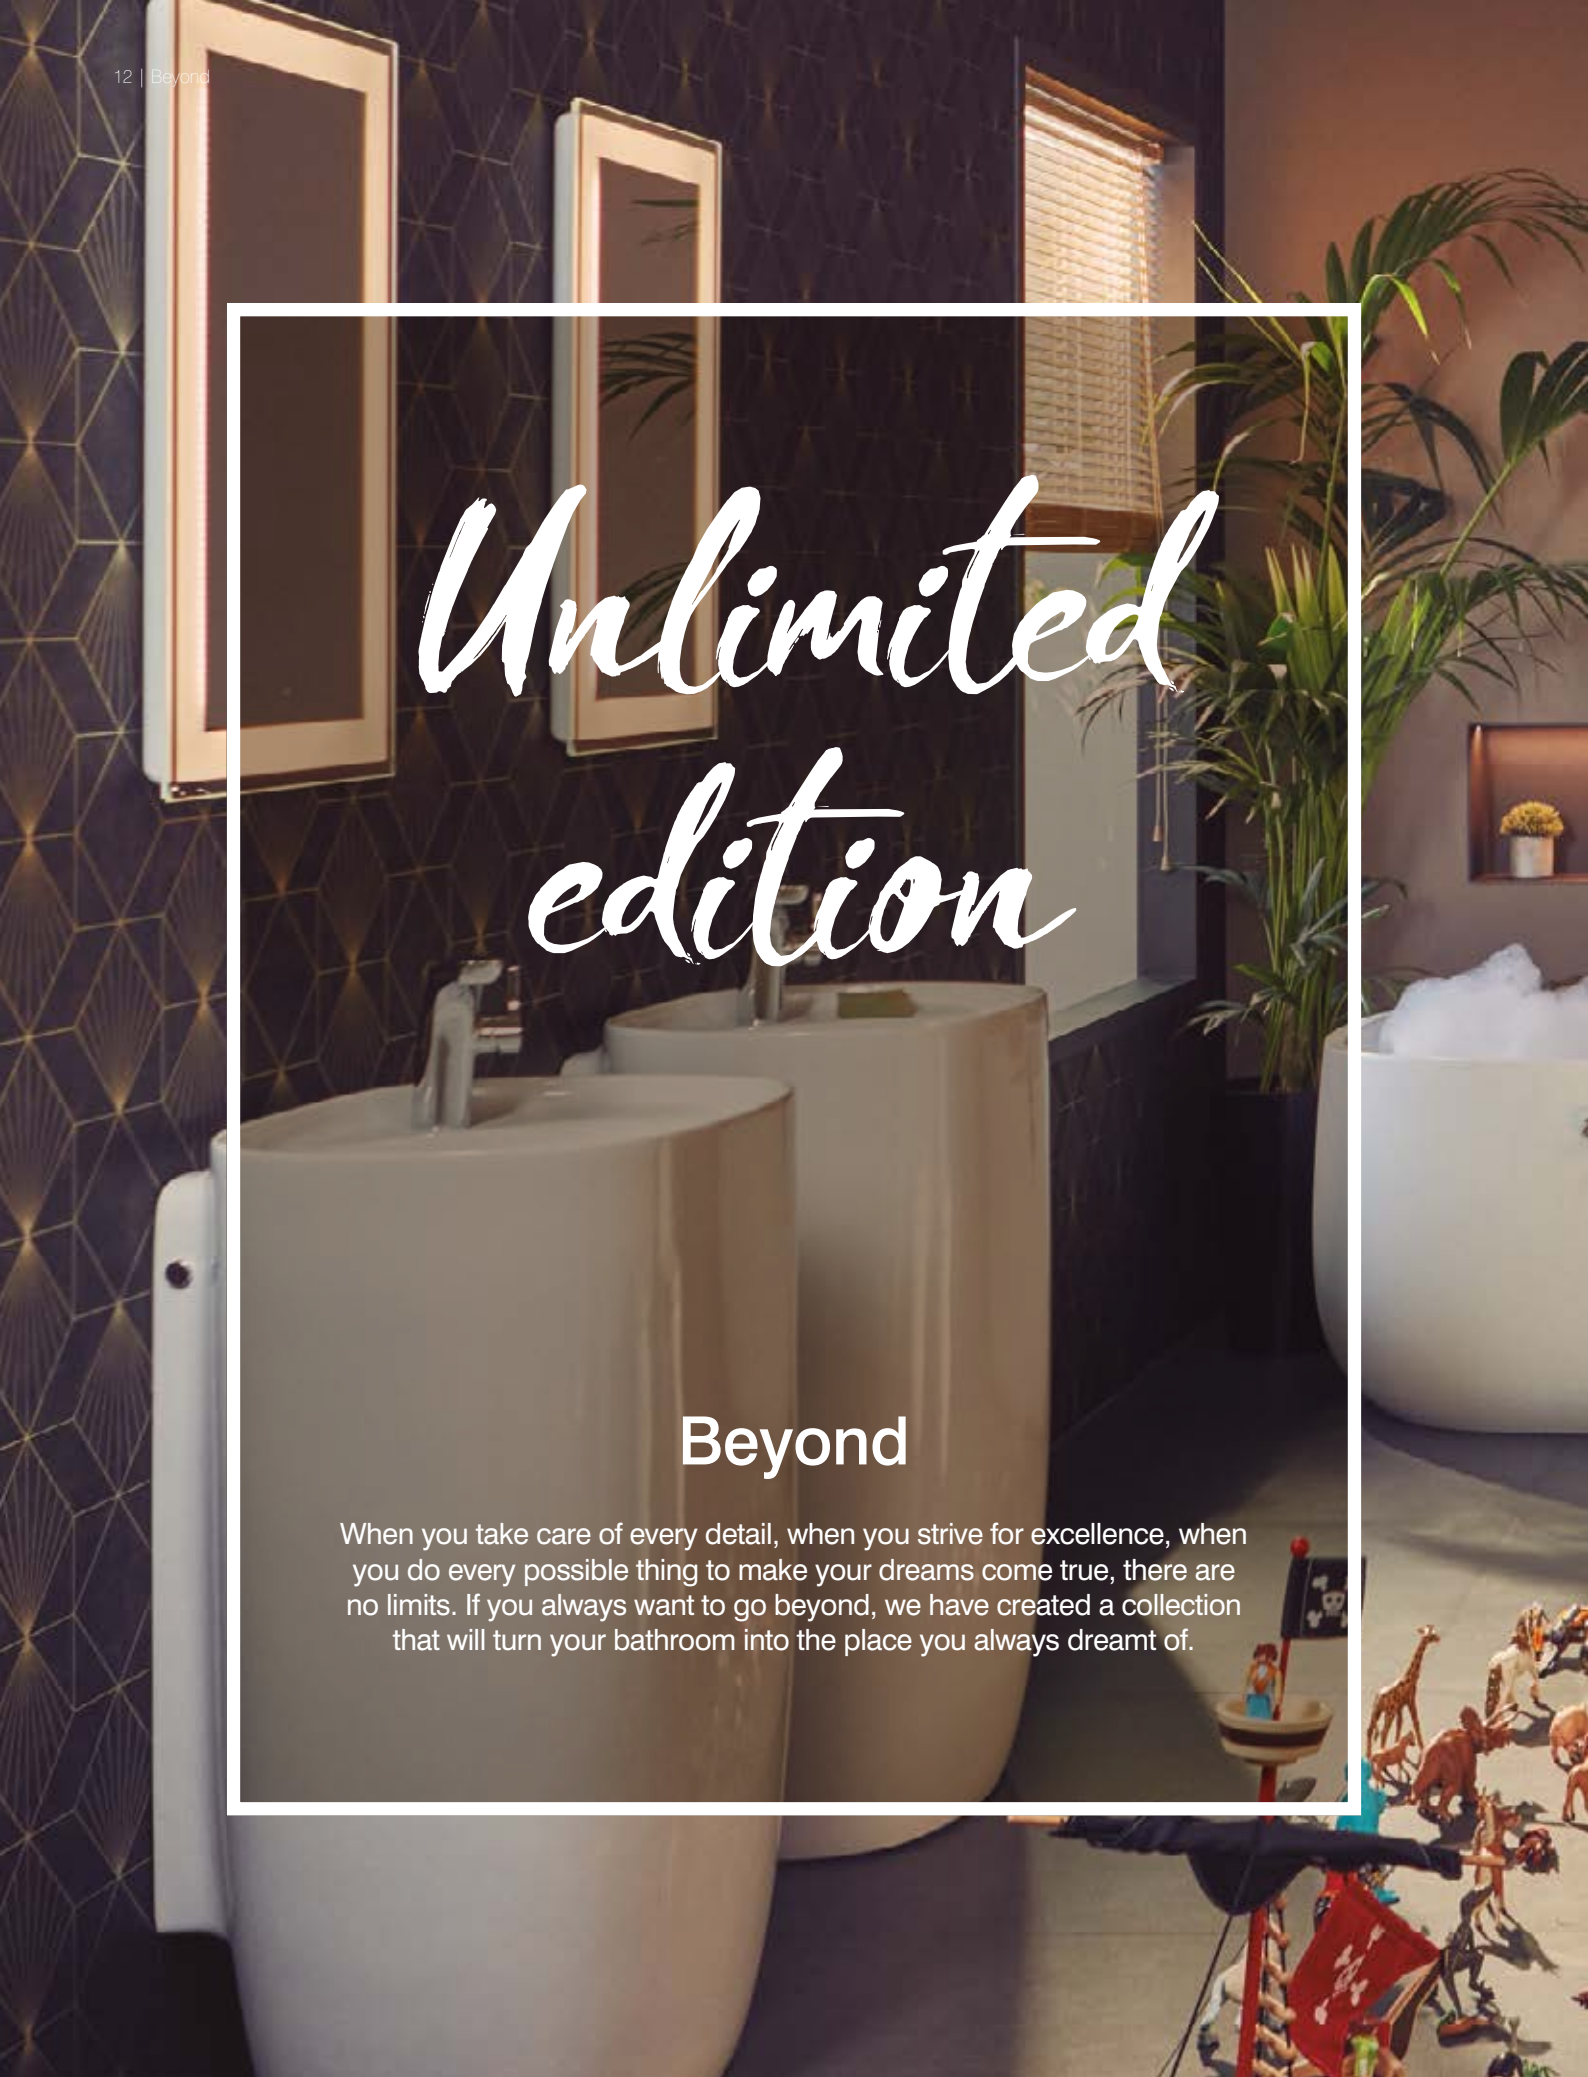

Unlimited edition

Beyond

When you take care of every detail, when you strive for excellence, when you do every possible thing to make your dreams come true, there are no limits. If you always want to go beyond, we have created a collection that will turn your bathroom into the place you always dreamt of.