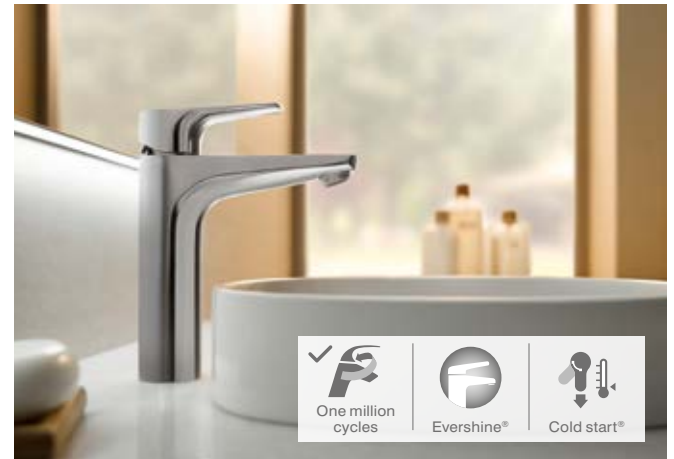

Atlas

Single-lever basin mixer with pop-up waste 17,6 9,7	Single-lever basin mixer with pop-up waste, high neck 29,9 25,7	Built-in single-lever basin mixer 8,2 14,6 18,5
Wall-mounted single-lever bath-shower mixer 18,5	Wall-mounted single-lever bath-shower mixer 18,5	
Built-in single-lever bath-shower mixer control valve 9 15,5	Built-in single-lever shower valve 9 9	

Single-lever basin mixer with pop-up waste / retractable chain / smooth body 15,5 9,0 ● ● 5 l/min	Single-lever basin mixer, smooth body, mezzo spout 18,4 12,0 ● ● 5 l/min	Single-lever basin mixer, smooth body, mezzo plus spout 21,8 15,4 ● ● 5 l/min
Single-lever basin mixer, smooth body, high neck 28,4 22 ● ● 5 l/min	Wall-mounted single-lever bath-shower mixer 21,7	Wall-mounted shower mixer with optional shelf 25,8 21,7
Built-in single-lever bath-shower mixer ∅16	Built-in single-lever shower mixer ∅16	3 holes single-lever bath mixer 19,7 12,4 10,3