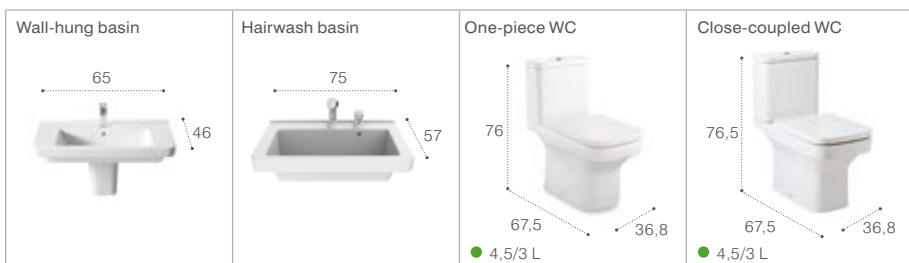

Available in white. Dimensions in cm.

In-Tank

The first WC that does not require the installation of a cistern as the water tank is integrated in the bowl. An air injection system pushes the water from the tank towards the upper part of the bowl, thus providing a highly effective and silent flush.

Available in white. Dimensions in cm.

Chicago

Neo Chicago

Dama

Dama Senso Square

Wall-hung basin	One-piece WC	Close-coupled WC	Wall-hung WC								
<table border="1"> <tr> <td>A</td> <td>65</td> <td>60</td> <td>55</td> </tr> <tr> <td>B</td> <td>48</td> <td>47</td> <td>44</td> </tr> </table>	A	65	60	55	B	48	47	44	<p>● 6/3 L</p>	<p>● 6/3 L</p>	
A	65	60	55								
B	48	47	44								