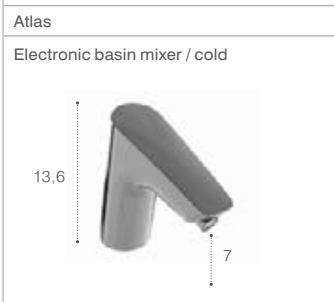

Sensor faucets