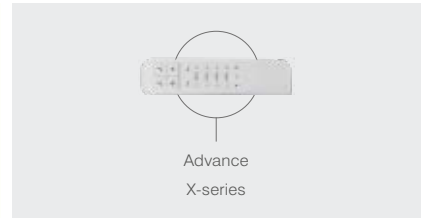

Multiclean® X

- **Cleaning:**
  - Rear cleaning
  - Front cleaning
  - 5 Levels of adjustable water pressure
  - 3 Levels of adjustable water temperature
  - Pulsating massage
  - Oscillating massage
  - 5 Levels of adjustable nozzle position
  - Nozzle self cleaning
  - Removable nozzle tip
- **Drying:**
  - Dryer function
  - 3 Levels of adjustable dryer temperature
- **Seat:**
  - 3 Levels of adjustable temperature
  - Soft-close
  - Antibacterial
  - Seat sensor
- **Comfort:**
  - Deodorizer function
  - Night light
  - Power saving
- **Shape:**
  - Soft
  - Round

Soft Compatible WCs: The Gap	Round Compatible WCs: Giralda, Nexo Happening, N-merdian, Elda	Lateral control panel (included)