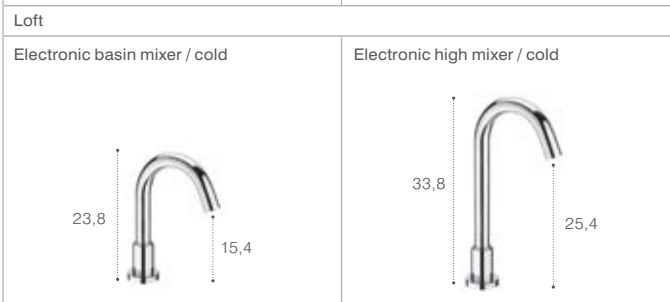

Sensor faucets