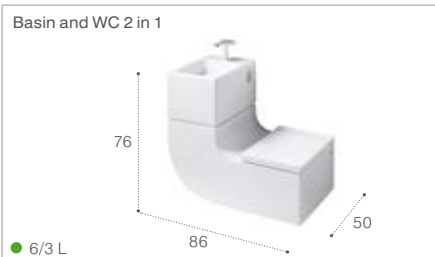

Available in white. Dimensions in cm.