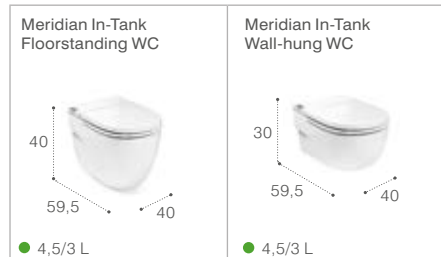

Available in white. Dimensions in cm.

In-Tank

The first WC that does not require the installation of a cistern as the water tank is integrated in the bowl. An air injection system pushes the water from the tank towards the upper part of the bowl, thus providing a highly effective and silent flush.