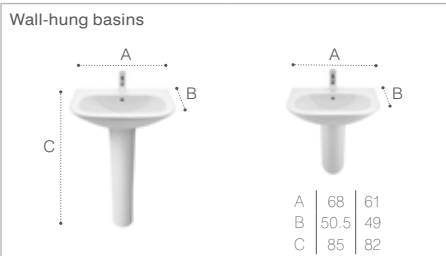

Meridian

- 
 Soft close
- 
 Comfort height
- 
 Compact
- 
 Flush 4.5/3L

Wall-hung / pedestal / semipedestal basins	Compact wall-hung / semipedestal basins	Compact wall-hung basin	Semi-recessed basin
 <p>A 100 85 70 A 65 60 55 50</p>	 <p>A 60 55 35</p>		
Close-coupled WC  <p>● 4,5/3 L</p>	Single floorstanding WC 	Wall-hung WC 	

Vitreous china available in White. Dimensions in cm.

Nexo

		
Soft close	4.8/3L flush	6/3L flush

Vitreous china available in White. Dimensions in cm.

The Gap

			
Rimless	Soft close	Comfort height	4.5/3L flush