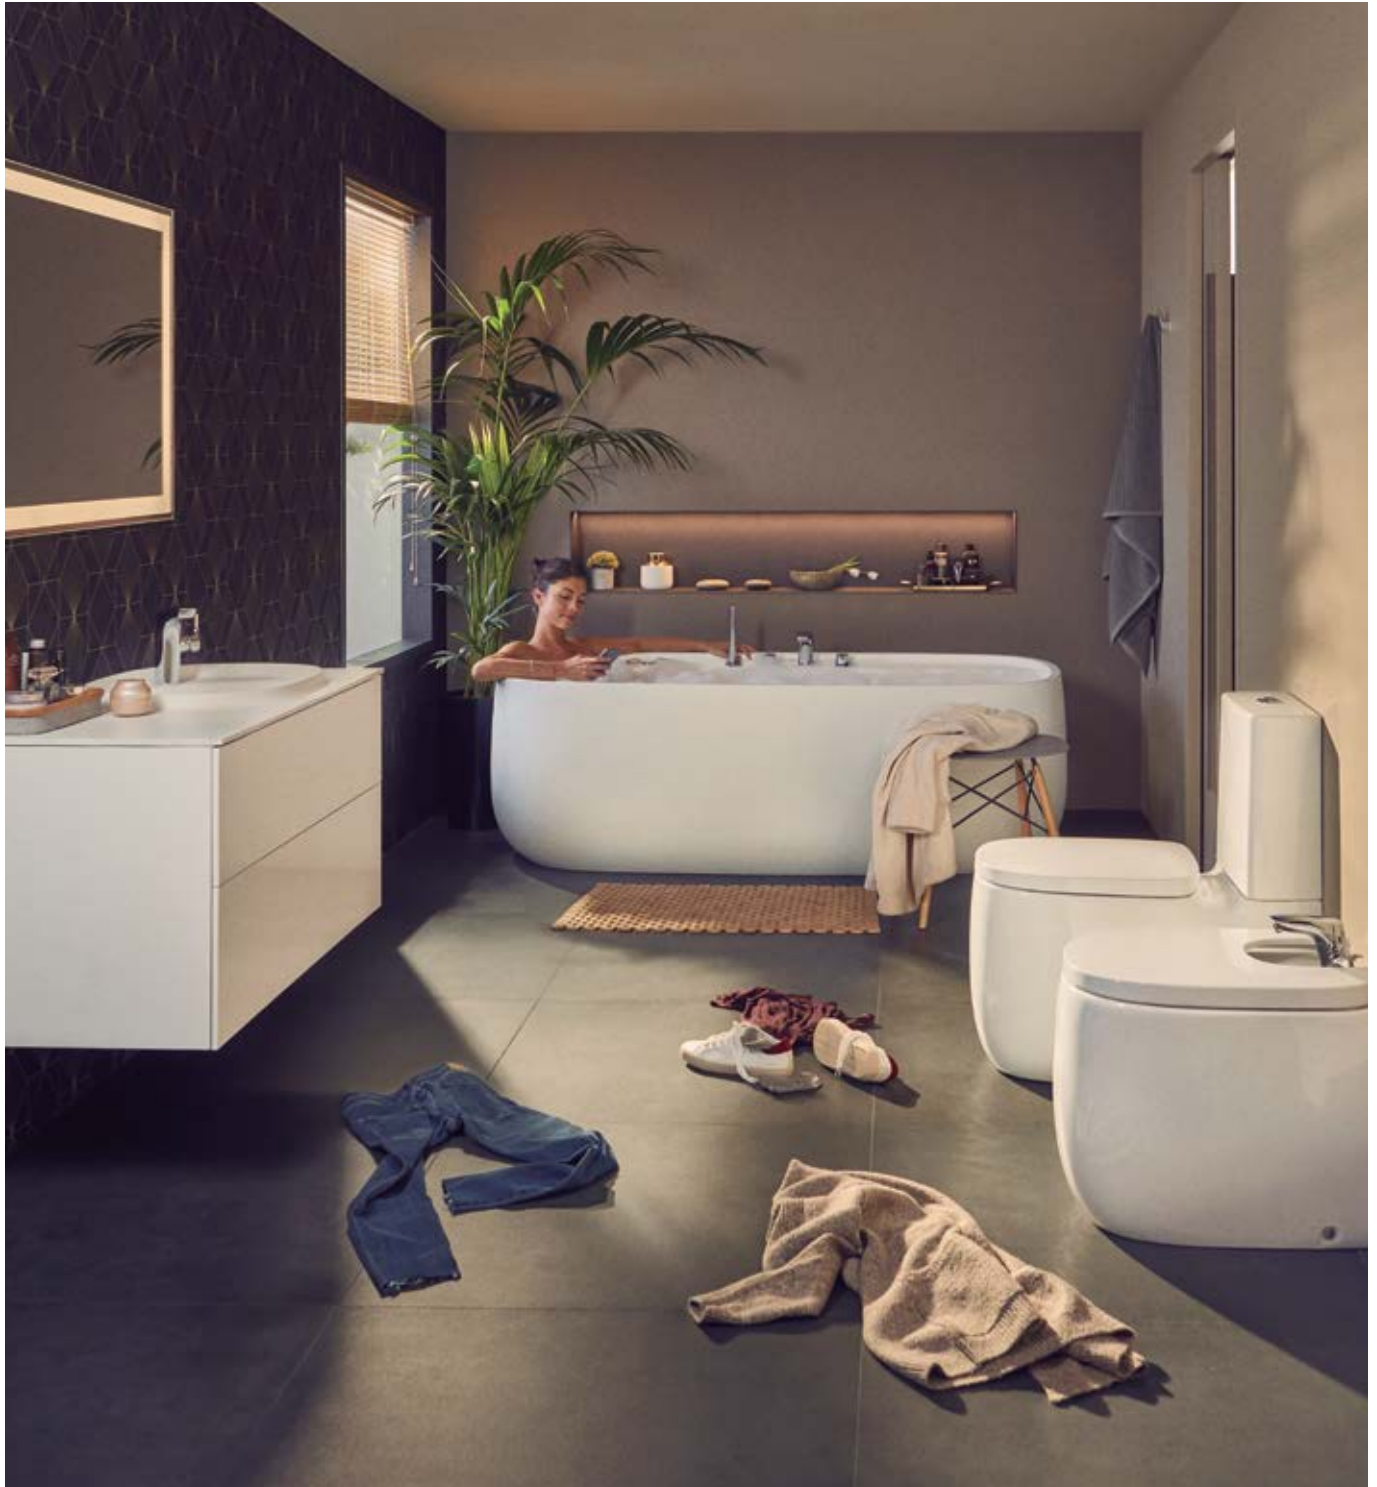

Roca

EVERYTHING IN

Bathrooms