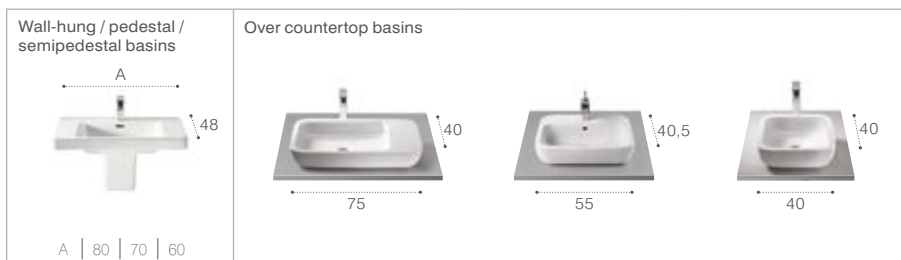

Georgia

<p>One-piece WC</p>  <p>72 71,2 41</p> <p>● 6/3 L</p>	<p>Close-coupled WC</p>  <p>78,5 69 41,5</p> <p>● 4,5/3 L</p>	<p>Wall-hung WC</p>  <p>30 62 36,7</p>
<p>Freestanding whirlpool bath freestanding acrylic bath</p>  <p>58 185 100</p>		<p>Drop-in whirlpool bath freestanding acrylic bath</p>  <p>185 100</p>

Vitreous china available in White. Dimensions in cm.

Giralda

Vitreous china available in White. Dimensions in cm.

Khroma

- 

Soft close
- 

6L 3L
- 

Soft texture

Vitreous china available in White. Dimensions in cm.  Ice White  Passion Red

Seat, cover and back available in finishes

 Rimless	 Soft close	 4.5L 3L 4.5/3L Flush
--	---	--

Carmen

<p>Wall-hung / pedestal basins</p>  <table border="1" data-bbox="175 631 279 673"> <tr> <td>A</td> <td>80</td> <td>65</td> </tr> <tr> <td>B</td> <td>50</td> <td>48</td> </tr> </table>	A	80	65	B	50	48	<p>In countertop basin</p> 
A	80	65					
B	50	48					
<p>Rimless WC</p> 	<p>Single floorstanding Rimless WC</p> 						