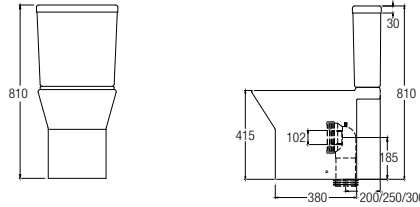

Parma 600 Dark Oak ● 
 WBSC950152BZ
 600 L x 485 W x 600 H mm

WATER CLOSETS

FEATURES of New Water Closets

RIMLESS*

Close-coupled WCs

Turin

WBSC950162WW
Washdown  

Rough-in : Fixed Bottom 200/250/300mm,
Horizontal 180mm
690 L x 365 W x 810 H mm

Treviso (Rimless)

WBSC950156WW
Washdown  

Rough-in : Fixed Bottom 200/250/300mm,
Horizontal 185mm
625 L x 365 W x 810 H mm

Treviso Back-to-wall (Rimless)

WBSC950157WW
Washdown  

Rough-in : Fixed Bottom 200/250mm,
Horizontal 180mm
605 L x 365 W x 800 H mm