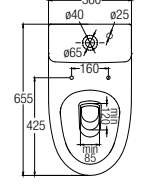

Treviso (Rimless)

WBSC950156WW
Washdown  

Rough-in : Fixed Bottom 200/250/300mm,
Horizontal 185mm
625 L x 365 W x 810 H mm

Treviso Back-to-wall (Rimless)

WBSC950157WW
Washdown  

Rough-in : Fixed Bottom 200/250mm,
Horizontal 180mm
605 L x 365 W x 800 H mm

Vicenza Back-to-wall (Rimless)

WBSC950155WW
Washdown  

Rough-in : Fixed Bottom 200mm,
Horizontal 185mm
645 L x 365 W x 840 H mm

One Piece WCs

Erika (Rimless)

WBSC950158WW
Washdown  

Rough-in : Fixed Bottom 250mm
710 L x 370 W x 745 H mm

Lucca

WBSC950159WW
Washdown  

Rough-in : Fixed Bottom 250mm
700 L x 365 W x 800 H mm

Novara

WBSC950163WW
Washdown  

Rough-in : Fixed Bottom 200/250mm,
Horizontal 180mm
655 L x 360 W x 685 H mm

Wall-hung WC

Treviso (Rimless)

WBSC950160WW
Washdown  

530 L x 360 W x 345 H mm

Back-to-wall WC

Treviso Back-to-wall

WBSC950161WW
Washdown  

Rough-in : Fixed Bottom 110mm,
Horizontal 180mm
540 L x 370 W x 395 H mm

FAUCETS

FEATURES of New Faucets