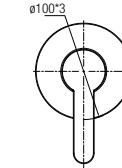

WBFA301416SS