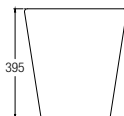

Lucca

WBSC950159WW
Washdown  

Rough-in : Fixed Bottom 250mm
700 L x 365 W x 800 H mm

Novara

WBSC950163WW
Washdown  

Rough-in : Fixed Bottom 200/250mm,
Horizontal 180mm
655 L x 360 W x 685 H mm

Wall-hung WC

Treviso (Rimless)

WBSC950160WW
Washdown  

530 L x 360 W x 345 H mm

Back-to-wall WC

Treviso Back-to-wall

WBSC950161WW
Washdown  

Rough-in : Fixed Bottom 110mm,
Horizontal 180mm
540 L x 370 W x 395 H mm

FAUCETS

FEATURES of New Faucets