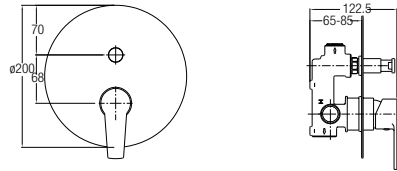

Single Lever Concealed Bath-shower Mixer
WBFA301436CP