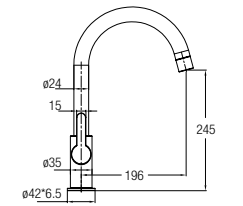

Lucca

WBSC950159WW
Washdown  

Rough-in : Fixed Bottom 250mm
700 L x 365 W x 800 H mm

Novara

WBSC950163WW
Washdown  

Rough-in : Fixed Bottom 200/250mm,
Horizontal 180mm
655 L x 360 W x 685 H mm

Wall-hung WC

Treviso (Rimless)

WBSC950160WW
Washdown  

530 L x 360 W x 345 H mm

Back-to-wall WC

Treviso Back-to-wall

WBSC950161WW
Washdown  

Rough-in : Fixed Bottom 110mm,
Horizontal 180mm
540 L x 370 W x 395 H mm

FAUCETS

FEATURES of New Faucets

Basin Pillar Tap, SS

WBFA301415SS

Concealed Shower Tap, SS

WBFA301421SS

Bib Tap with Wall Flange, SS

WBFA301416SS

Wall-mounted Sink Tap with Swivel Spout, SS

WBFA301422SS

Slim Bib Tap with Wall Flange, SS

WBFA301417SS

Deck-mounted Sink Tap with Swivel Spout, SS

WBFA301423SS

Washing Machine Tap with Wall Flange, SS

WBFA301419SS

Santino (Stainless Steel)

Single Lever Basin Pillar Tap, SS