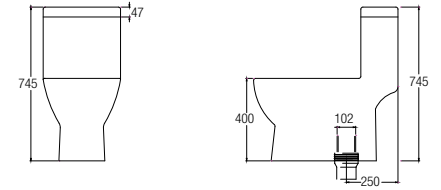

Treviso (Rimless)

WBSC950156WW
Washdown  

Rough-in : Fixed Bottom 200/250/300mm,
Horizontal 185mm
625 L x 365 W x 810 H mm

Treviso Back-to-wall (Rimless)

WBSC950157WW
Washdown  

Rough-in : Fixed Bottom 200/250mm,
Horizontal 180mm
605 L x 365 W x 800 H mm

Vicenza Back-to-wall (Rimless)

WBSC950155WW
Washdown  

Rough-in : Fixed Bottom 200mm,
Horizontal 185mm
645 L x 365 W x 840 H mm

One Piece WCs

Erika (Rimless)

WBSC950158WW
Washdown  

Rough-in : Fixed Bottom 250mm
710 L x 370 W x 745 H mm

Lucca

WBSC950159WW
Washdown  

Rough-in : Fixed Bottom 250mm
700 L x 365 W x 800 H mm

Novara

WBSC950163WW
Washdown  

Rough-in : Fixed Bottom 200/250mm,
Horizontal 180mm
655 L x 360 W x 685 H mm

Wall-hung WC

Treviso (Rimless)

WBSC950160WW
Washdown  

530 L x 360 W x 345 H mm

Back-to-wall WC

Treviso Back-to-wall

WBSC950161WW
Washdown  

Rough-in : Fixed Bottom 110mm,
Horizontal 180mm
540 L x 370 W x 395 H mm

FAUCETS

FEATURES of New Faucets