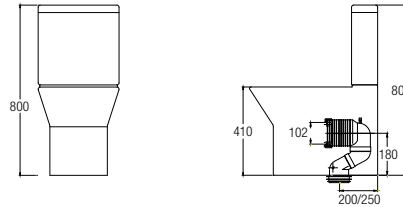

Treviso (Rimless)

WBSC950156WW
Washdown  

Rough-in : Fixed Bottom 200/250/300mm,
Horizontal 185mm
625 L x 365 W x 810 H mm

Treviso Back-to-wall (Rimless)

WBSC950157WW
Washdown  

Rough-in : Fixed Bottom 200/250mm,
Horizontal 180mm
605 L x 365 W x 800 H mm

Lucca

WBSC950159WW
Washdown  

Rough-in : Fixed Bottom 250mm
700 L x 365 W x 800 H mm

Novara

WBSC950163WW
Washdown  

Rough-in : Fixed Bottom 200/250mm,
Horizontal 180mm
655 L x 360 W x 685 H mm

Wall-hung WC

Treviso (Rimless)