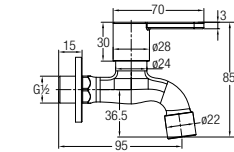

Basin Pillar Tap, SS

WBFA301415SS

Concealed Shower Tap, SS

WBFA301421SS

Bib Tap with Wall Flange, SS

WBFA301416SS

Wall-mounted Sink Tap with Swivel Spout, SS

WBFA301422SS