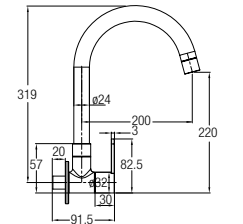

Lucca

WBSC950159WW
Washdown  

Rough-in : Fixed Bottom 250mm
700 L x 365 W x 800 H mm

Novara

WBSC950163WW
Washdown  

Rough-in : Fixed Bottom 200/250mm,
Horizontal 180mm
655 L x 360 W x 685 H mm

Wall-hung WC

Treviso (Rimless)

WBSC950160WW
Washdown  

530 L x 360 W x 345 H mm

Back-to-wall WC

Treviso Back-to-wall

WBSC950161WW
Washdown  

Rough-in : Fixed Bottom 110mm,
Horizontal 180mm
540 L x 370 W x 395 H mm

FAUCETS

FEATURES of New Faucets

Basin Pillar Tap, SS

WBFA301415SS

Concealed Shower Tap, SS

WBFA301421SS

Bib Tap with Wall Flange, SS

WBFA301416SS

Wall-mounted Sink Tap with Swivel Spout, SS

WBFA301422SS