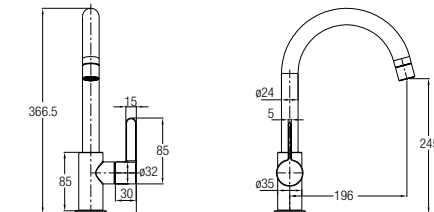

WBFA301424SS

Angle Valve with Wall Flange, SS

WBFA301430SS

Basin Pillar Tap, SS

WBFA301425SS

Concealed Shower Tap, SS

WBFA301431SS

Bib Tap with Wall Flange, SS

WBFA301426SS

Wall-mounted Sink Tap with Swivel Spout, SS

WBFA301432SS

Slim Bib Tap with Wall Flange, SS

WBFA301427SS

Deck-mounted Sink Tap with Swivel Spout, SS

WBFA301433SS

Washing Machine Tap with Wall Flange, SS