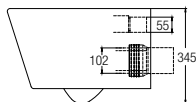

Lucca

WBSC950159WW
Washdown  

Rough-in : Fixed Bottom 250mm
700 L x 365 W x 800 H mm

Novara

WBSC950163WW
Washdown  

Rough-in : Fixed Bottom 200/250mm,
Horizontal 180mm
655 L x 360 W x 685 H mm

Wall-hung WC

Treviso (Rimless)

WBSC950160WW
Washdown  

530 L x 360 W x 345 H mm

Back-to-wall WC

Treviso Back-to-wall

WBSC950161WW
Washdown  

Rough-in : Fixed Bottom 110mm,
Horizontal 180mm
540 L x 370 W x 395 H mm

FAUCETS

FEATURES of New Faucets