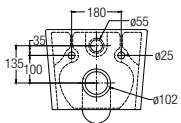

Lucca

WBSC950159WW
Washdown  

Rough-in : Fixed Bottom 250mm
700 L x 365 W x 800 H mm

Novara

WBSC950163WW
Washdown  

Rough-in : Fixed Bottom 200/250mm,
Horizontal 180mm
655 L x 360 W x 685 H mm

Wall-hung WC

Treviso (Rimless)

WBSC950160WW
Washdown  

530 L x 360 W x 345 H mm

Back-to-wall WC

Treviso Back-to-wall

WBSC950161WW
Washdown  

Rough-in : Fixed Bottom 110mm,
Horizontal 180mm
540 L x 370 W x 395 H mm

FAUCETS

FEATURES of New Faucets