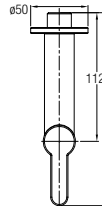

WBFA301423SS