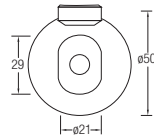

Angle Valves

**Turin Angle Valve
with Wall Flange**
WBFA301387CP

Hot Angle Valve
WBFA301121CP

Cold Angle Valve
WBFA301122CP