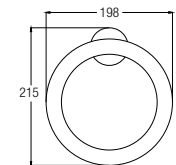

BATHROOM ACCESSORIES

Veroli (Stainless Steel)

STAINLESS STEEL

STAINLESS STEEL

STAINLESS STEEL

STAINLESS STEEL

STAINLESS STEEL