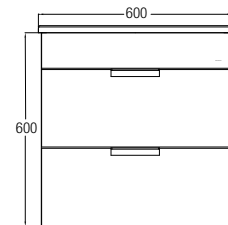

Parma 600 Dark Oak ● 
 WBSC950152BZ
 600 L x 485 W x 600 H mm

WATER CLOSETS

FEATURES of New Water Closets

RIMLESS*

Close-coupled WCs

Turin

WBSC950162WW
Washdown  

Rough-in : Fixed Bottom 200/250/300mm,
Horizontal 180mm
690 L x 365 W x 810 H mm