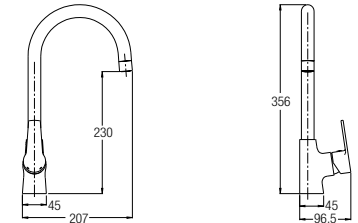

Lucca

WBSC950159WW
Washdown  

Rough-in : Fixed Bottom 250mm
700 L x 365 W x 800 H mm

Novara

WBSC950163WW
Washdown  

Rough-in : Fixed Bottom 200/250mm,
Horizontal 180mm
655 L x 360 W x 685 H mm

Wall-hung WC

Treviso (Rimless)

WBSC950160WW
Washdown  

530 L x 360 W x 345 H mm

Back-to-wall WC

Treviso Back-to-wall

WBSC950161WW
Washdown  

Rough-in : Fixed Bottom 110mm,
Horizontal 180mm
540 L x 370 W x 395 H mm

FAUCETS

FEATURES of New Faucets

Single Lever Basin Pillar Tap
WBFA301435CP
✔

Single Lever Wall-mounted Shower Mixer without Shower Kit
WBFA301440CP
✔

Single Lever Concealed Bath-shower Mixer
WBFA301436CP

Single Lever Deck-mounted Sink Mixer with Swivel Spout
WBFA301441CP
✔