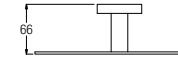

BATHROOM ACCESSORIES

Veroli (Stainless Steel)

STAINLESS STEEL

STAINLESS STEEL

STAINLESS STEEL

STAINLESS STEEL

STAINLESS STEEL