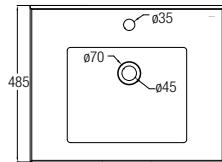

Parma 600 Dark Oak ● 
 WBSC950152BZ
 600 L x 485 W x 600 H mm

WATER CLOSETS

FEATURES of New Water Closets

RIMLESS*

Close-coupled WCs

Turin

WBSC950162WW
Washdown  

Rough-in : Fixed Bottom 200/250/300mm,
Horizontal 180mm
690 L x 365 W x 810 H mm