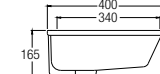

Countertop Basins

Undercounter Basins