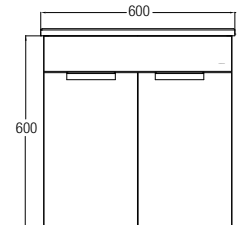

1 Year Warranty
Against manufacturing defects

European Design

Bathroom Furniture

Parma 600 White ● 
 WBSC950149WW
 600 L x 485 W x 600 H mm

Parma 600 White ● 
 WBSC950150WW
 600 L x 485 W x 600 H mm

Parma 600 Dark Oak ● 
 WBSC950151BZ
 600 L x 485 W x 600 H mm

Parma 600 Dark Oak ● 
 WBSC950152BZ
 600 L x 485 W x 600 H mm

WATER CLOSETS

FEATURES of New Water Closets

RIMLESS*

Close-coupled WCs

Turin

WBSC950162WW
Washdown  

Rough-in : Fixed Bottom 200/250/300mm,
Horizontal 180mm
690 L x 365 W x 810 H mm

Treviso (Rimless)

WBSC950156WW
Washdown  

Rough-in : Fixed Bottom 200/250/300mm,
Horizontal 185mm
625 L x 365 W x 810 H mm

Treviso Back-to-wall (Rimless)

WBSC950157WW
Washdown  

Rough-in : Fixed Bottom 200/250mm,
Horizontal 180mm
605 L x 365 W x 800 H mm

Lucca

WBSC950159WW
Washdown  

Rough-in : Fixed Bottom 250mm
700 L x 365 W x 800 H mm

Novara

WBSC950163WW
Washdown  

Rough-in : Fixed Bottom 200/250mm,
Horizontal 180mm
655 L x 360 W x 685 H mm

Wall-hung WC

Treviso (Rimless)