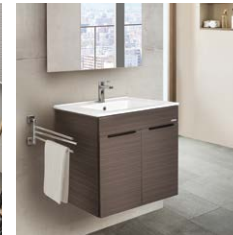

08

BATHROOM FURNITURE