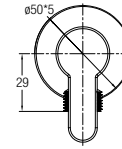

WBFA301415SS