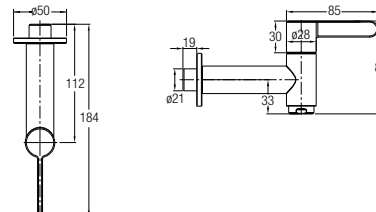

WBFA301426SS

Wall-mounted Sink Tap with Swivel Spout, SS

WBFA301432SS

Slim Bib Tap with Wall Flange, SS

WBFA301427SS

Deck-mounted Sink Tap with Swivel Spout, SS

WBFA301433SS

Washing Machine Tap with Wall Flange, SS