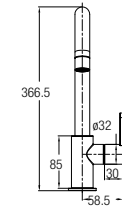

WBFA301419SS