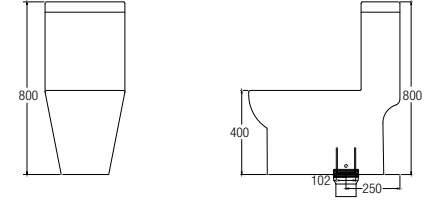

Treviso (Rimless)

WBSC950156WW
Washdown  

Rough-in : Fixed Bottom 200/250/300mm,
Horizontal 185mm
625 L x 365 W x 810 H mm

Treviso Back-to-wall (Rimless)

WBSC950157WW
Washdown  

Rough-in : Fixed Bottom 200/250mm,
Horizontal 180mm
605 L x 365 W x 800 H mm

Vicenza Back-to-wall (Rimless)

WBSC950155WW
Washdown  

Rough-in : Fixed Bottom 200mm,
Horizontal 185mm
645 L x 365 W x 840 H mm

One Piece WCs

Erika (Rimless)

WBSC950158WW
Washdown  

Rough-in : Fixed Bottom 250mm
710 L x 370 W x 745 H mm

Lucca

WBSC950159WW
Washdown  

Rough-in : Fixed Bottom 250mm
700 L x 365 W x 800 H mm

Novara

WBSC950163WW
Washdown  

Rough-in : Fixed Bottom 200/250mm,
Horizontal 180mm
655 L x 360 W x 685 H mm

Wall-hung WC

Treviso (Rimless)

WBSC950160WW
Washdown  

530 L x 360 W x 345 H mm

Back-to-wall WC

Treviso Back-to-wall

WBSC950161WW
Washdown  

Rough-in : Fixed Bottom 110mm,
Horizontal 180mm
540 L x 370 W x 395 H mm

FAUCETS

FEATURES of New Faucets