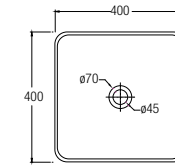

Veroli Series

LEGEND:

- Single taphole
- ✓ WELS water saving ticks
- 💧 Dual flush
- 🗄️ Drawer type
- 🚪 Door type
- 🏠 Stainless steel material

BASINS

FEATURES of New Basins

Countertop Basins

Valencia Slim Round ●
WBVC950145WW
420 L x 420 W x 140 H mm

Valencia Slim Square ●
WBVC950146WW
400 L x 400 W x 145 H mm

Valencia Slim Round
WBVC950144WW
415 L x 415 W x 135 H mm

Valencia Slim Square
WBVC950142WW
400 L x 400 W x 135 H mm

Undercounter Basins

Valencia Slim Soft
WBVC950143WW
420 L x 420 W x 140 H mm