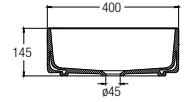

Veroli Series

LEGEND:

- Single taphole
- ✓ WELS water saving ticks
- 💧 Dual flush
- 🗄️ Drawer type
- 🚪 Door type
- 🏠 Stainless steel material

BASINS

FEATURES of New Basins

Countertop Basins

Valencia Slim Round ●
WBVC950145WW
420 L x 420 W x 140 H mm

Valencia Slim Square ●
WBVC950146WW
400 L x 400 W x 145 H mm

Valencia Slim Round
WBVC950144WW
415 L x 415 W x 135 H mm

Valencia Slim Square
WBVC950142WW
400 L x 400 W x 135 H mm

Undercounter Basins

Valencia Slim Soft
WBVC950143WW
420 L x 420 W x 140 H mm