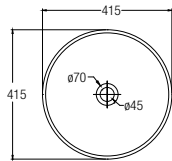

Veroli Series

LEGEND:

- Single taphole
- ✓ WELS water saving ticks
- 💧 Dual flush
- 🗄️ Drawer type
- 🚪 Door type
- 🏠 Stainless steel material

BASINS

FEATURES of New Basins

Countertop Basins

Valencia Slim Round ●
WBVC950145WW
420 L x 420 W x 140 H mm

Valencia Slim Square ●
WBVC950146WW
400 L x 400 W x 145 H mm

Valencia Slim Round
WBVC950144WW
415 L x 415 W x 135 H mm

Valencia Slim Square
WBVC950142WW
400 L x 400 W x 135 H mm

Undercounter Basins

Valencia Slim Soft
WBVC950143WW
420 L x 420 W x 140 H mm