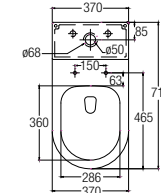

Treviso (Rimless)

WBSC950156WW
Washdown  

Rough-in : Fixed Bottom 200/250/300mm,
Horizontal 185mm
625 L x 365 W x 810 H mm

Treviso Back-to-wall (Rimless)

WBSC950157WW
Washdown  

Rough-in : Fixed Bottom 200/250mm,
Horizontal 180mm
605 L x 365 W x 800 H mm

Vicenza Back-to-wall (Rimless)

WBSC950155WW
Washdown  

Rough-in : Fixed Bottom 200mm,
Horizontal 185mm
645 L x 365 W x 840 H mm

One Piece WCs

Erika (Rimless)

WBSC950158WW
Washdown  

Rough-in : Fixed Bottom 250mm
710 L x 370 W x 745 H mm

Lucca

WBSC950159WW
Washdown  

Rough-in : Fixed Bottom 250mm
700 L x 365 W x 800 H mm

Novara

WBSC950163WW
Washdown  

Rough-in : Fixed Bottom 200/250mm,
Horizontal 180mm
655 L x 360 W x 685 H mm

Wall-hung WC

Treviso (Rimless)

WBSC950160WW
Washdown  

530 L x 360 W x 345 H mm

Back-to-wall WC

Treviso Back-to-wall

WBSC950161WW
Washdown  

Rough-in : Fixed Bottom 110mm,
Horizontal 180mm
540 L x 370 W x 395 H mm

FAUCETS

FEATURES of New Faucets