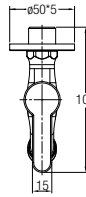

WBSC950160WW
Washdown  

530 L x 360 W x 345 H mm

Back-to-wall WC

Treviso Back-to-wall

WBSC950161WW
Washdown  

Rough-in : Fixed Bottom 110mm,
Horizontal 180mm
540 L x 370 W x 395 H mm

FAUCETS

FEATURES of New Faucets

Basin Pillar Tap, SS

WBFA301415SS

Concealed Shower Tap, SS

WBFA301421SS

Bib Tap with Wall Flange, SS

WBFA301416SS

Wall-mounted Sink Tap with Swivel Spout, SS

WBFA301422SS