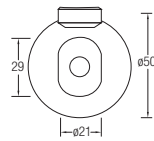

Cold Angle Valve
WBFA301122CP