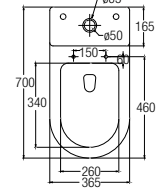

Treviso (Rimless)

WBSC950156WW
Washdown  

Rough-in : Fixed Bottom 200/250/300mm,
Horizontal 185mm
625 L x 365 W x 810 H mm

Treviso Back-to-wall (Rimless)

WBSC950157WW
Washdown  

Rough-in : Fixed Bottom 200/250mm,
Horizontal 180mm
605 L x 365 W x 800 H mm

Vicenza Back-to-wall (Rimless)

WBSC950155WW
Washdown  

Rough-in : Fixed Bottom 200mm,
Horizontal 185mm
645 L x 365 W x 840 H mm

One Piece WCs

Erika (Rimless)

WBSC950158WW
Washdown  

Rough-in : Fixed Bottom 250mm
710 L x 370 W x 745 H mm

Lucca

WBSC950159WW
Washdown  

Rough-in : Fixed Bottom 250mm
700 L x 365 W x 800 H mm

Novara

WBSC950163WW
Washdown  

Rough-in : Fixed Bottom 200/250mm,
Horizontal 180mm
655 L x 360 W x 685 H mm

Wall-hung WC

Treviso (Rimless)

WBSC950160WW
Washdown  

530 L x 360 W x 345 H mm

Back-to-wall WC

Treviso Back-to-wall

WBSC950161WW
Washdown  

Rough-in : Fixed Bottom 110mm,
Horizontal 180mm
540 L x 370 W x 395 H mm

FAUCETS

FEATURES of New Faucets