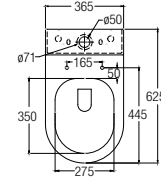

Parma 600 Dark Oak ● 
 WBSC950152BZ
 600 L x 485 W x 600 H mm

WATER CLOSETS

FEATURES of New Water Closets

RIMLESS*

Close-coupled WCs

Turin

WBSC950162WW
Washdown  

Rough-in : Fixed Bottom 200/250/300mm,
Horizontal 180mm
690 L x 365 W x 810 H mm

Treviso (Rimless)

WBSC950156WW
Washdown  

Rough-in : Fixed Bottom 200/250/300mm,
Horizontal 185mm
625 L x 365 W x 810 H mm

Treviso Back-to-wall (Rimless)

WBSC950157WW
Washdown  

Rough-in : Fixed Bottom 200/250mm,
Horizontal 180mm
605 L x 365 W x 800 H mm

Lucca

WBSC950159WW
Washdown  

Rough-in : Fixed Bottom 250mm
700 L x 365 W x 800 H mm

Novara

WBSC950163WW
Washdown  

Rough-in : Fixed Bottom 200/250mm,
Horizontal 180mm
655 L x 360 W x 685 H mm

Wall-hung WC

Treviso (Rimless)

WBSC950160WW
Washdown  

530 L x 360 W x 345 H mm

Back-to-wall WC

Treviso Back-to-wall

WBSC950161WW
Washdown  

Rough-in : Fixed Bottom 110mm,
Horizontal 180mm
540 L x 370 W x 395 H mm

FAUCETS

FEATURES of New Faucets