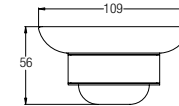

Towel Rail 600mm
WBBA100350SS

STAINLESS STEEL

Paper Holder without Cover
WBBA100351SS

STAINLESS STEEL

Robe Hook
WBBA100352SS

STAINLESS STEEL

Soap Dish Holder
WBBA100353SS

STAINLESS STEEL