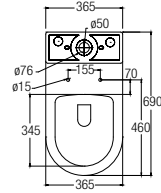

Parma 600 Dark Oak ● 
 WBSC950152BZ
 600 L x 485 W x 600 H mm

WATER CLOSETS

FEATURES of New Water Closets

RIMLESS*

Close-coupled WCs

Turin

WBSC950162WW
Washdown  

Rough-in : Fixed Bottom 200/250/300mm,
Horizontal 180mm
690 L x 365 W x 810 H mm

Treviso (Rimless)

WBSC950156WW
Washdown  

Rough-in : Fixed Bottom 200/250/300mm,
Horizontal 185mm
625 L x 365 W x 810 H mm

Treviso Back-to-wall (Rimless)

WBSC950157WW
Washdown  

Rough-in : Fixed Bottom 200/250mm,
Horizontal 180mm
605 L x 365 W x 800 H mm

WBSC950160WW
Washdown  

530 L x 360 W x 345 H mm

Back-to-wall WC

Treviso Back-to-wall

WBSC950161WW
Washdown  

Rough-in : Fixed Bottom 110mm,
Horizontal 180mm
540 L x 370 W x 395 H mm

FAUCETS

FEATURES of New Faucets