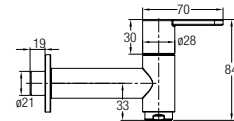

WBFA301423SS