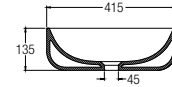

Veroli Series

LEGEND:

- Single taphole
- ✓ WELS water saving ticks
- 💧 Dual flush
- 🗄️ Drawer type
- 🚪 Door type
- 🏠 Stainless steel material

BASINS

FEATURES of New Basins

Countertop Basins

Valencia Slim Round ●
WBVC950145WW
420 L x 420 W x 140 H mm

Valencia Slim Square ●
WBVC950146WW
400 L x 400 W x 145 H mm

Valencia Slim Round
WBVC950144WW
415 L x 415 W x 135 H mm

Valencia Slim Square
WBVC950142WW
400 L x 400 W x 135 H mm

Undercounter Basins

Valencia Slim Soft
WBVC950143WW
420 L x 420 W x 140 H mm