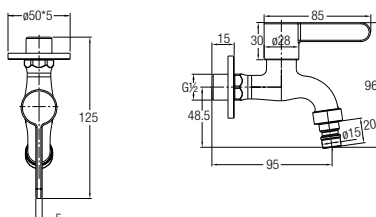

Santino (Stainless Steel)

WBFA301424SS

WBFA301430SS

WBFA301425SS

WBFA301431SS

WBFA301426SS

WBFA301432SS

WBFA301427SS

WBFA301433SS

WBFA301429SS