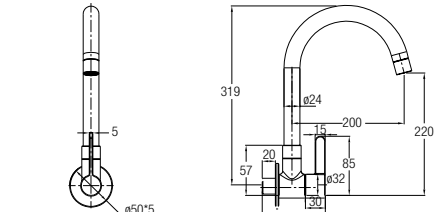

WBFA301432SS