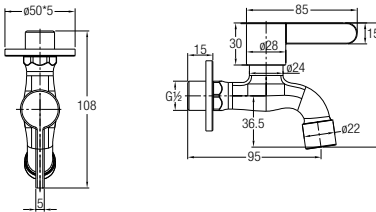

WBFA301426SS

Wall-mounted Sink Tap with Swivel Spout, SS

WBFA301432SS