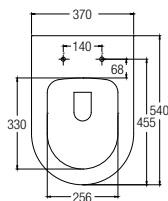

Treviso (Rimless)

WBSC950156WW
Washdown  

Rough-in : Fixed Bottom 200/250/300mm,
Horizontal 185mm
625 L x 365 W x 810 H mm

Treviso Back-to-wall (Rimless)

WBSC950157WW
Washdown  

Rough-in : Fixed Bottom 200/250mm,
Horizontal 180mm
605 L x 365 W x 800 H mm

Vicenza Back-to-wall (Rimless)

WBSC950155WW
Washdown  

Rough-in : Fixed Bottom 200mm,
Horizontal 185mm
645 L x 365 W x 840 H mm

One Piece WCs

Erika (Rimless)

WBSC950158WW
Washdown  

Rough-in : Fixed Bottom 250mm
710 L x 370 W x 745 H mm

Lucca

WBSC950159WW
Washdown  

Rough-in : Fixed Bottom 250mm
700 L x 365 W x 800 H mm

Novara

WBSC950163WW
Washdown  

Rough-in : Fixed Bottom 200/250mm,
Horizontal 180mm
655 L x 360 W x 685 H mm

Wall-hung WC

Treviso (Rimless)

WBSC950160WW
Washdown  

530 L x 360 W x 345 H mm

Back-to-wall WC

Treviso Back-to-wall

WBSC950161WW
Washdown  

Rough-in : Fixed Bottom 110mm,
Horizontal 180mm
540 L x 370 W x 395 H mm

FAUCETS

FEATURES of New Faucets