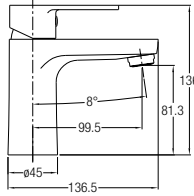

Single Lever Wall-mounted Bath-shower Mixer without Shower Kit
WBFA301439CP
✔