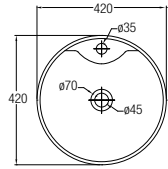

Veroli Series

LEGEND:

- Single taphole
- ✓ WELS water saving ticks
- 💧 Dual flush
- 🗄️ Drawer type
- 🚪 Door type
- 🏠 Stainless steel material

BASINS

FEATURES of New Basins

Countertop Basins

Valencia Slim Round ●
WBVC950145WW
420 L x 420 W x 140 H mm

Valencia Slim Square ●
WBVC950146WW
400 L x 400 W x 145 H mm

Valencia Slim Round
WBVC950144WW
415 L x 415 W x 135 H mm

Valencia Slim Square
WBVC950142WW
400 L x 400 W x 135 H mm

Undercounter Basins

Valencia Slim Soft
WBVC950143WW
420 L x 420 W x 140 H mm