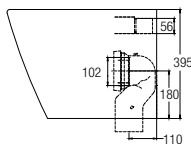

WBSC950160WW
Washdown  

530 L x 360 W x 345 H mm

Back-to-wall WC

Treviso Back-to-wall

WBSC950161WW
Washdown  

Rough-in : Fixed Bottom 110mm,
Horizontal 180mm
540 L x 370 W x 395 H mm

FAUCETS

FEATURES of New Faucets