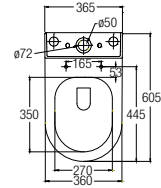

Parma 600 Dark Oak ● 
 WBSC950152BZ
 600 L x 485 W x 600 H mm

WATER CLOSETS

FEATURES of New Water Closets

RIMLESS*

Close-coupled WCs

Turin

WBSC950162WW
Washdown  

Rough-in : Fixed Bottom 200/250/300mm,
Horizontal 180mm
690 L x 365 W x 810 H mm

Treviso (Rimless)

WBSC950156WW
Washdown  

Rough-in : Fixed Bottom 200/250/300mm,
Horizontal 185mm
625 L x 365 W x 810 H mm

Treviso Back-to-wall (Rimless)

WBSC950157WW
Washdown  

Rough-in : Fixed Bottom 200/250mm,
Horizontal 180mm
605 L x 365 W x 800 H mm

Lucca

WBSC950159WW
Washdown  

Rough-in : Fixed Bottom 250mm
700 L x 365 W x 800 H mm

Novara

WBSC950163WW
Washdown  

Rough-in : Fixed Bottom 200/250mm,
Horizontal 180mm
655 L x 360 W x 685 H mm

Wall-hung WC

Treviso (Rimless)

WBSC950160WW
Washdown  

530 L x 360 W x 345 H mm

Back-to-wall WC

Treviso Back-to-wall

WBSC950161WW
Washdown  

Rough-in : Fixed Bottom 110mm,
Horizontal 180mm
540 L x 370 W x 395 H mm

FAUCETS

FEATURES of New Faucets