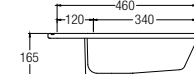

Countertop Basins

Undercounter Basins

Gemelli Rectangular ●
WBAAGM201WW
560 L x 520 W x 165 H mm

Gemelli Rectangular
WBAAGM200WW
560 L x 400 W x 165 H mm