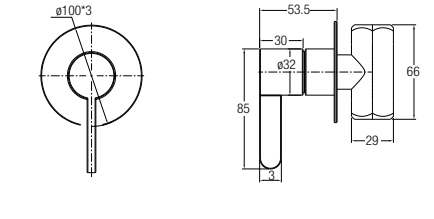

WBFA301424SS

Angle Valve with Wall Flange, SS

WBFA301430SS

Basin Pillar Tap, SS

WBFA301425SS

Concealed Shower Tap, SS

WBFA301431SS

Bib Tap with Wall Flange, SS