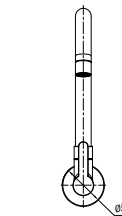

Basin Pillar Tap, SS

WBFA301415SS

Concealed Shower Tap, SS

WBFA301421SS

Bib Tap with Wall Flange, SS

WBFA301416SS

Wall-mounted Sink Tap with Swivel Spout, SS

WBFA301422SS

Slim Bib Tap with Wall Flange, SS

WBFA301417SS

Deck-mounted Sink Tap with Swivel Spout, SS

WBFA301423SS

Washing Machine Tap with Wall Flange, SS

WBFA301419SS

Santino (Stainless Steel)

Single Lever Basin Pillar Tap, SS