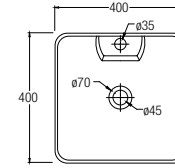

Veroli Series

LEGEND:

- Single taphole
- ✓ WELS water saving ticks
- 💧 Dual flush
- 🗄️ Drawer type
- 🚪 Door type
- 🏠 Stainless steel material

BASINS

FEATURES of New Basins

Countertop Basins

Valencia Slim Round ●
WBVC950145WW
420 L x 420 W x 140 H mm

Valencia Slim Square ●
WBVC950146WW
400 L x 400 W x 145 H mm

Valencia Slim Round
WBVC950144WW
415 L x 415 W x 135 H mm

Valencia Slim Square
WBVC950142WW
400 L x 400 W x 135 H mm

Undercounter Basins

Valencia Slim Soft
WBVC950143WW
420 L x 420 W x 140 H mm