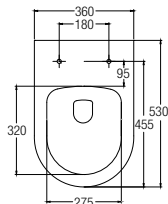

Treviso (Rimless)

WBSC950156WW
Washdown  

Rough-in : Fixed Bottom 200/250/300mm,
Horizontal 185mm
625 L x 365 W x 810 H mm

Treviso Back-to-wall (Rimless)

WBSC950157WW
Washdown  

Rough-in : Fixed Bottom 200/250mm,
Horizontal 180mm
605 L x 365 W x 800 H mm

Vicenza Back-to-wall (Rimless)

WBSC950155WW
Washdown  

Rough-in : Fixed Bottom 200mm,
Horizontal 185mm
645 L x 365 W x 840 H mm

One Piece WCs

Erika (Rimless)

WBSC950158WW
Washdown  

Rough-in : Fixed Bottom 250mm
710 L x 370 W x 745 H mm

Lucca

WBSC950159WW
Washdown  

Rough-in : Fixed Bottom 250mm
700 L x 365 W x 800 H mm

Novara

WBSC950163WW
Washdown  

Rough-in : Fixed Bottom 200/250mm,
Horizontal 180mm
655 L x 360 W x 685 H mm

Wall-hung WC

Treviso (Rimless)

WBSC950160WW
Washdown  

530 L x 360 W x 345 H mm

Back-to-wall WC

Treviso Back-to-wall

WBSC950161WW
Washdown  

Rough-in : Fixed Bottom 110mm,
Horizontal 180mm
540 L x 370 W x 395 H mm

FAUCETS

FEATURES of New Faucets