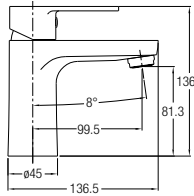

Single Lever Wall-mounted Shower Mixer without Shower Kit
WBFA301440CP
✔