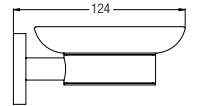

Towel Rail 600mm
WBBA100350SS

STAINLESS STEEL

Paper Holder without Cover
WBBA100351SS

STAINLESS STEEL

Robe Hook
WBBA100352SS

STAINLESS STEEL

Soap Dish Holder
WBBA100353SS

STAINLESS STEEL