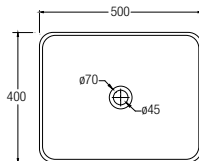

Veroli Series

LEGEND:

- Single taphole
- ✓ WELS water saving ticks
- 💧 Dual flush
- 🗄️ Drawer type
- 🚪 Door type
- 🏠 Stainless steel material

BASINS

FEATURES of New Basins

Countertop Basins

Valencia Slim Round ●
WBVC950145WW
420 L x 420 W x 140 H mm

Valencia Slim Square ●
WBVC950146WW
400 L x 400 W x 145 H mm

Valencia Slim Round
WBVC950144WW
415 L x 415 W x 135 H mm

Valencia Slim Square
WBVC950142WW
400 L x 400 W x 135 H mm

Undercounter Basins

Valencia Slim Soft
WBVC950143WW
420 L x 420 W x 140 H mm

Gemelli Rectangular ●
WBAAGM201WW
560 L x 520 W x 165 H mm

Valencia Slim Rectangular
WBVC950141WW
500 L x 400 W x 135 H mm

Gemelli Rectangular
WBAAGM200WW
560 L x 400 W x 165 H mm

BATHROOM FURNITURE

FEATURES of New Furniture