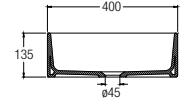

Veroli Series

LEGEND:

- Single taphole
- ✓ WELS water saving ticks
- 💧 Dual flush
- 🗄️ Drawer type
- 🚪 Door type
- 🏠 Stainless steel material

BASINS

FEATURES of New Basins

Countertop Basins

Valencia Slim Round ●
WBVC950145WW
420 L x 420 W x 140 H mm

Valencia Slim Square ●
WBVC950146WW
400 L x 400 W x 145 H mm

Valencia Slim Round
WBVC950144WW
415 L x 415 W x 135 H mm

Valencia Slim Square
WBVC950142WW
400 L x 400 W x 135 H mm

Undercounter Basins

Valencia Slim Soft
WBVC950143WW
420 L x 420 W x 140 H mm