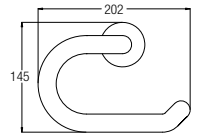

BATHROOM ACCESSORIES

Veroli (Stainless Steel)

STAINLESS STEEL

STAINLESS STEEL

STAINLESS STEEL

STAINLESS STEEL

STAINLESS STEEL