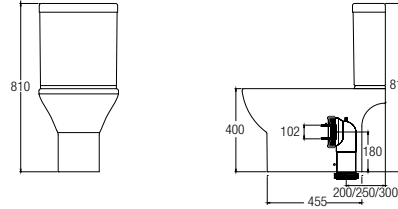

Parma 600 Dark Oak ● 
 WBSC950152BZ
 600 L x 485 W x 600 H mm

WATER CLOSETS

FEATURES of New Water Closets

RIMLESS*

Close-coupled WCs

Turin

WBSC950162WW
Washdown  

Rough-in : Fixed Bottom 200/250/300mm,
Horizontal 180mm
690 L x 365 W x 810 H mm

Treviso (Rimless)

WBSC950156WW
Washdown  

Rough-in : Fixed Bottom 200/250/300mm,
Horizontal 185mm
625 L x 365 W x 810 H mm

Treviso Back-to-wall (Rimless)

WBSC950157WW
Washdown  

Rough-in : Fixed Bottom 200/250mm,
Horizontal 180mm
605 L x 365 W x 800 H mm

Lucca

WBSC950159WW
Washdown  

Rough-in : Fixed Bottom 250mm
700 L x 365 W x 800 H mm

Novara

WBSC950163WW
Washdown  

Rough-in : Fixed Bottom 200/250mm,
Horizontal 180mm
655 L x 360 W x 685 H mm

Wall-hung WC

Treviso (Rimless)

WBSC950160WW
Washdown  

530 L x 360 W x 345 H mm

Back-to-wall WC

Treviso Back-to-wall

WBSC950161WW
Washdown  

Rough-in : Fixed Bottom 110mm,
Horizontal 180mm
540 L x 370 W x 395 H mm

FAUCETS

FEATURES of New Faucets