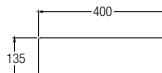

Countertop Basins

Undercounter Basins

Valencia Slim Rectangular
WBVC950141WW
500 L x 400 W x 135 H mm