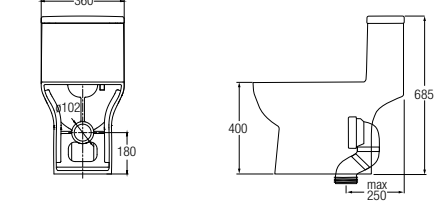

Treviso (Rimless)

WBSC950156WW
Washdown  

Rough-in : Fixed Bottom 200/250/300mm,
Horizontal 185mm
625 L x 365 W x 810 H mm

Treviso Back-to-wall (Rimless)

WBSC950157WW
Washdown  

Rough-in : Fixed Bottom 200/250mm,
Horizontal 180mm
605 L x 365 W x 800 H mm

Vicenza Back-to-wall (Rimless)

WBSC950155WW
Washdown  

Rough-in : Fixed Bottom 200mm,
Horizontal 185mm
645 L x 365 W x 840 H mm

One Piece WCs

Erika (Rimless)

WBSC950158WW
Washdown  

Rough-in : Fixed Bottom 250mm
710 L x 370 W x 745 H mm

Lucca

WBSC950159WW
Washdown  

Rough-in : Fixed Bottom 250mm
700 L x 365 W x 800 H mm

Novara

WBSC950163WW
Washdown  

Rough-in : Fixed Bottom 200/250mm,
Horizontal 180mm
655 L x 360 W x 685 H mm

Wall-hung WC

Treviso (Rimless)

WBSC950160WW
Washdown  

530 L x 360 W x 345 H mm

Back-to-wall WC

Treviso Back-to-wall

WBSC950161WW
Washdown  

Rough-in : Fixed Bottom 110mm,
Horizontal 180mm
540 L x 370 W x 395 H mm

FAUCETS

FEATURES of New Faucets