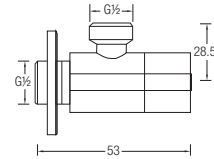

Angle Valves

**Turin Angle Valve
with Wall Flange**
WBFA301387CP

Hot Angle Valve
WBFA301121CP

Cold Angle Valve
WBFA301122CP