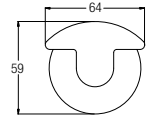

Towel Rail 600mm
WBBA100350SS

STAINLESS STEEL

Paper Holder without Cover
WBBA100351SS

STAINLESS STEEL

Robe Hook
WBBA100352SS

STAINLESS STEEL

Soap Dish Holder
WBBA100353SS

STAINLESS STEEL