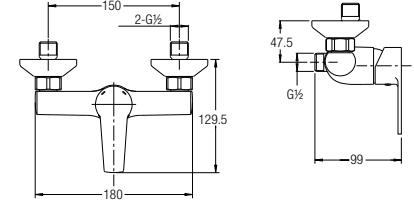

Single Lever Wall-mounted Shower Mixer without Shower Kit
WBFA301440CP
✔