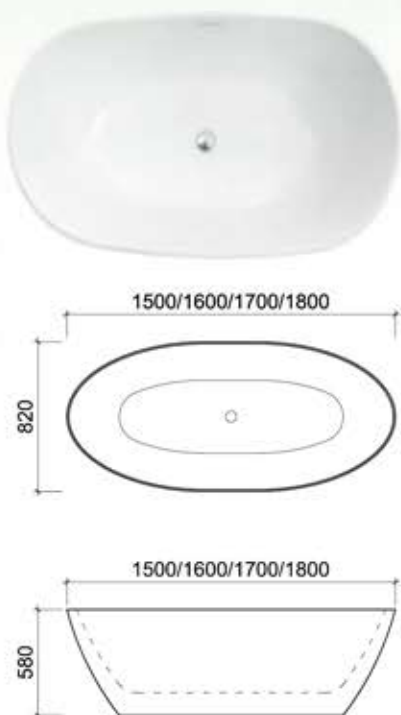

KAVALA 440
WALL HUNG BASIN

TO 3323

c/w 1 Prepunched Tap Hole
c/w Overflow Hole
c/w Fixing Bolts & Nuts (One Pair)
Dimension : 440 x 340 x 160 mm

LAMIA
WALL HUNG BASIN

WB 6002

c/w 1 Prepunched Tap Hole
c/w Overflow Hole
c/w Fixing Bolts & Nuts (One Pair)
Dimension : 510 x 430 x 190 mm

BASIN PEDESTAL - FULL

WB 6002 P

c/w Fixing Bolt & Nuts (One Pair)
Dimension : 150 x 165 x 685 mm

BASIN PEDESTAL - HALF

WB 6003 P

c/w Fixing Bolts & Nuts (One Pair)
Dimension : 320 x 230 x 290 mm

BASIN PEDESTAL - FULL

WB 6005 P

c/w Fixing Bolts & Nuts (One Pair)
Dimension : 150 x 165 x 710 mm

GENEVA

BATH TUB

BT160014A/B/C/D

Free Standing Acrylic Bathtub
c/w Drainage Device
A - 1500 x 820 x 580 mm
B - 1600 x 820 x 580 mm
C - 1700 x 820 x 580 mm
D - 1800 x 820 x 580 mm