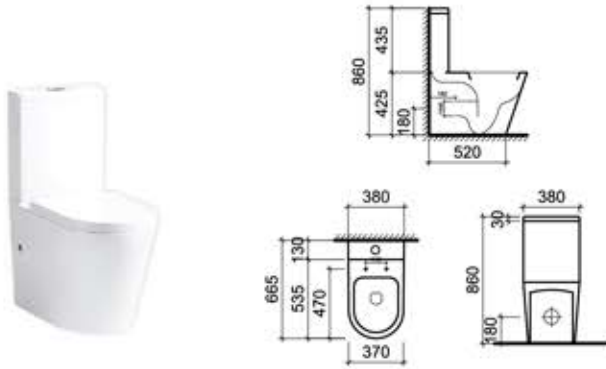

GALATI

ONE PIECE WASH DOWN PEDESTAL WATER CLOSET

WC 1008 S/P

c/w Dual Flush (DF) Push Button
c/w PP Soft Toilet Seat Cover
c/w P450 Straight Outlet Connector
Horizontal Outlet, P = 180 mm
Bottom Outlet, S = 250 mm
Dimension : 700 x 380 x 725 mm

PISA

ONE PIECE WASH DOWN PEDESTAL WATER CLOSET

WC 1007 S/P

c/w Dual Flush (DF) Push Button
c/w PP Soft Toilet Seat Cover
c/w P450 Straight Outlet Connector
Horizontal Outlet, P = 180 mm
Bottom Outlet, S = 250 mm
Dimension : 660 x 330 x 740 mm

SEVILLE

ONE PIECE WASH DOWN PEDESTAL WATER CLOSET

WC 1001 S/P

c/w Dual Flush (DF) Push Button
c/w PP Soft Toilet Seat Cover
c/w P450 Straight Outlet Connector
Horizontal Outlet, P = 180 mm
Bottom Outlet, S = 250 mm
Dimension : 710 x 395 x 680 mm

VIENNA CC

CLOSE COUPLE WASH DOWN PEDESTAL WATER CLOSET

WC 2006 P

c/w Dual Flush (DF) Push Button
 c/w PP Soft Toilet Seat Cover
 c/w P457 Flexible Outlet Connector
 Horizontal Outlet, P = 180 mm
 Bottom Outlet, S = 90 to 220 mm (connector P449)
 Dimension : 665 x 380 x 860 mm