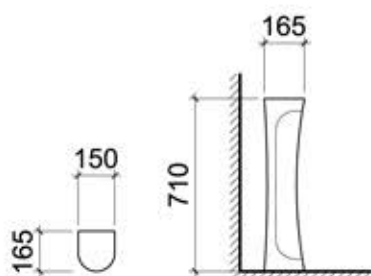

BASIN PEDESTAL - FULL

WB 6002 P

c/w Fixing Bolt & Nuts (One Pair)
Dimension : 150 x 165 x 685 mm

BASIN PEDESTAL - HALF

WB 6003 P

c/w Fixing Bolts & Nuts (One Pair)
Dimension : 320 x 230 x 290 mm

BASIN PEDESTAL - FULL

WB 6005 P

c/w Fixing Bolts & Nuts (One Pair)
Dimension : 150 x 165 x 710 mm

GENEVA

BATH TUB

BT160014A/B/C/D

Free Standing Acrylic Bathtub
c/w Drainage Device
A - 1500 x 820 x 580 mm
B - 1600 x 820 x 580 mm
C - 1700 x 820 x 580 mm
D - 1800 x 820 x 580 mm