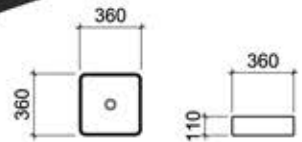

NAPLES

WALL HUNG URINAL BOWL

UB 7005 TI/BI

c/w Top Inlet/**Back Inlet (Option)
c/w Fixing Bolts & Nuts (One Pair)
c/w Urinal Connector Set (USC01)
Dimension : 260 x 285 x 480 mm

**PRAGUE**

RECTANGULAR SQUATTING PAN WITH INTEGRAL FOOTREST

SQ 7001

Dimension : 520 x 420 x 190 mm

**WARSAW**

RECTANGULAR SQUATTING PAN WITH INTEGRAL FOOTREST

SQ 7002

c/w Integral S Trap
Dimension : 530 x 425 x 225 mm

WASH BASINS

COUNTER TOP BASIN

POMPEI 355 ROUND
COUNTER TOP ROUND BASIN MATT BLACK

LT 3134 MB
c/w Matt Black Pop Up Waste
Dimension : 355 x 355 x 115 mm

POMPEI 360 SQUARE
COUNTER TOP SQUARE BASIN MATT BLACK

LT 2179S MB
c/w Matt Black Pop Up Waste
Dimension : 360 x 360 x 110 mm

SERIFOS 480 TB
COUNTER TOP BASIN

CT 6006
Dimension : 480 x 370 x 130 mm

PAROS 520
COUNTER TOP BASIN

LT 2002
c/w 1 Prepunched Tap Hole
Dimension : 520 x 360 x 120 mm

NAXOS 810
COUNTER TOP BASIN

LT 1008
c/w 1 Prepunched Tap Hole
Size : 810 x 465 x 130mm