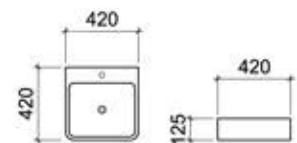

ICARIA 585 OVAL
UNDER COUNTER BASIN

LT 6030
Dimension : 585 x 395 x 195 mm

ICARIA 490 OVAL
UNDER COUNTER BASIN

UC 6001

Dimension : 490 x 400 x 200 mm

KASTELL
WALL HUNG BASIN

WB 3002

c/w 1 Prepunched Tap Hole
c/w Overflow Hole
c/w Fixing Bolts & Nuts (One Pair)
Dimension : 490 x 390 x 380 mm

KASTORIA
WALL HUNG BASIN

WB 3004

c/w 1 Prepunched Tap Hole
c/w Overflow Hole
c/w Fixing Bolts & Nuts (One Pair)
Dimension : 465 x 385 x 400 mm

NAXOS 610 WHB
WALL HUNG BASIN

LT 5029

c/w 1 Prepunched Tap Hole
c/w Overflow Hole
c/w Fixing Bolts & Nuts (One Pair)
Dimension : 610 x 460 x 160 mm

SANTORINI
WALL HUNG BASIN

LT 5030

c/w 1 Prepunched Tap Hole
c/w Overflow Hole
c/w Fixing Bolts & Nuts (One Pair)
Dimension : 520 x 430 x 140 mm

KYRA
WALL HUNG BASIN

LT 5032

c/w 1 Prepunched Tap Hole
c/w Fixing Bolts & Nuts (One Pair)
Dimension : 450 x 420 x 100 mm

PAROS 420
WALL HUNG BASIN

WB 6011

c/w 1 Prepunched Tap Hole
c/w Fixing Bolts & Nuts (One Pair)
Dimension : 420 x 420 x 125 mm

ATHENS 500
WALL HUNG BASIN

WB 6013
c/w 1 Prepunched Tap Hole
c/w Overflow Hole
c/w Fixing Bolts & Nuts (One Pair)
Dimension : 500 x 360 x 170 mm