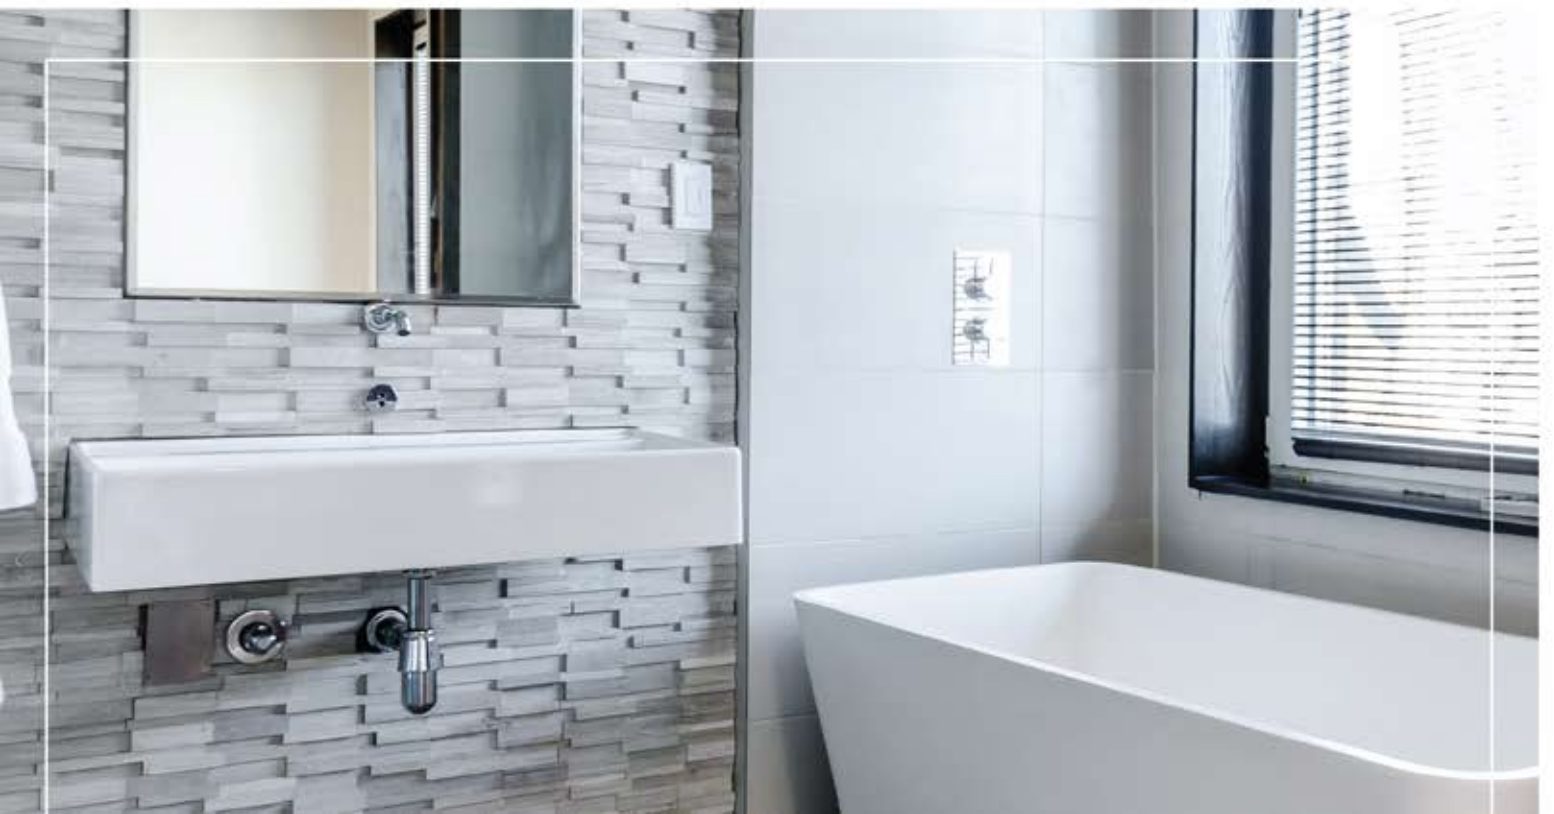

KAVALA 440
WALL HUNG BASIN

TO 3323

c/w 1 Prepunched Tap Hole
c/w Overflow Hole
c/w Fixing Bolts & Nuts (One Pair)
Dimension : 440 x 340 x 160 mm

LAMIA
WALL HUNG BASIN

WB 6002

c/w 1 Prepunched Tap Hole
c/w Overflow Hole
c/w Fixing Bolts & Nuts (One Pair)
Dimension : 510 x 430 x 190 mm