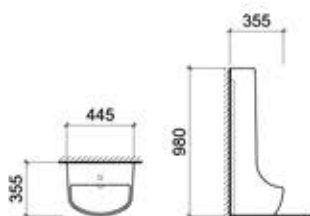

TROY

PEDESTAL URINAL BOWL

UB 7004 TI/BI

c/w Top Inlet/**Back Inlet (Option)
c/w Fixing Bolts & Nuts (One Pair)
Dimension : 355 x 445 x 980 mm