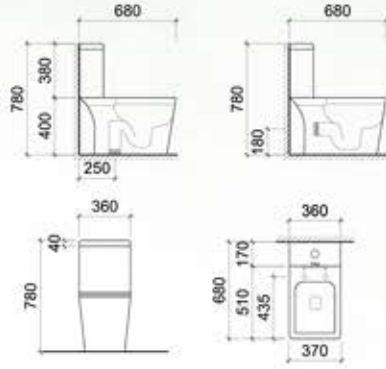

Luxury

ONE PIECE WATER CLOSET

01

ZURICH OP

ONE PIECE WASH DOWN PEDESTAL WATER CLOSET

WC 1005 S/P

c/w Dual Flush (DF) Push Button
c/w PP Soft Toilet Seat Cover
c/w P450 Straight Outlet Connector
Horizontal Outlet, P = 180 mm
Bottom Outlet, S = 250 mm
Dimension : 680 x 360 x 780 mm

VIENNA OP

ONE PIECE WASH DOWN PEDESTAL WATER CLOSET

WC 1006 S/P

c/w Dual Flush (DF) Push Button
c/w PP Soft Toilet Seat Cover
c/w P450 Straight Outlet Connector
Horizontal Outlet, P = 180 mm
Bottom Outlet, S = 250 mm
Dimension : 670 x 360 x 810 mm

SEVILLE

ONE PIECE WASH DOWN PEDESTAL WATER CLOSET

WC 1001 S/P

c/w Dual Flush (DF) Push Button
c/w PP Soft Toilet Seat Cover
c/w P450 Straight Outlet Connector
Horizontal Outlet, P = 180 mm
Bottom Outlet, S = 250 mm
Dimension : 710 x 395 x 680 mm

c/w Fixing Bolts & Nuts (One Pair)
 c/w PP Soft Seat & Cover
 c/w P450 Straight Outlet Connector
 Horizontal Outlet, P = 180 mm
 Dimension : 570 x 350 x 330 mm

**POMPEI WHITE WC***WALL HUNG WATER CLOSET***LT 003 E**