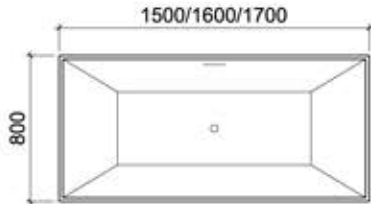

BASIN PEDESTAL - FULL

WB 6002 P

c/w Fixing Bolt & Nuts (One Pair)
Dimension : 150 x 165 x 685 mm

BASIN PEDESTAL - HALF

WB 6003 P

c/w Fixing Bolts & Nuts (One Pair)
Dimension : 320 x 230 x 290 mm

BASIN PEDESTAL - FULL

WB 6005 P

c/w Fixing Bolts & Nuts (One Pair)
Dimension : 150 x 165 x 710 mm

GENEVA

BATH TUB

BT160014A/B/C/D

Free Standing Acrylic Bathtub
c/w Drainage Device
A - 1500 x 820 x 580 mm
B - 1600 x 820 x 580 mm
C - 1700 x 820 x 580 mm
D - 1800 x 820 x 580 mm

MADRID

BATH TUB

BT160015A/B

Free Standing Acrylic Bathtub
c/w Drainage Device
A - 1600 x 800 x 580 mm
B - 1700 x 800 x 580 mm

CATANIA

BATH TUB

BT160016A/B/C

Free Standing Acrylic Bathtub
c/w Drainage Device