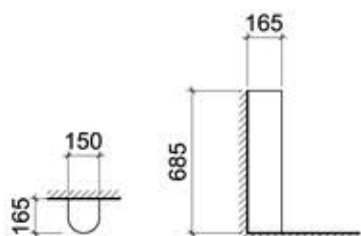

LARISSA 410
WALL HUNG BASIN

WB 6005
c/w 1 Prepunched Tap Hole
c/w Overflow Hole
c/w Fixing Bolts & Nuts (One Pair)
Dimension : 410 x 375 x 190 mm

KAVALA 495
WALL HUNG BASIN

TO 3322

c/w 1 Prepunched Tap Hole
c/w Overflow Hole
c/w Fixing Bolts & Nuts (One Pair)
Dimension : 495 x 405 x 190 mm

KAVALA 440
WALL HUNG BASIN

TO 3323

c/w 1 Prepunched Tap Hole
c/w Overflow Hole
c/w Fixing Bolts & Nuts (One Pair)
Dimension : 440 x 340 x 160 mm

LAMIA
WALL HUNG BASIN

WB 6002

c/w 1 Prepunched Tap Hole
c/w Overflow Hole
c/w Fixing Bolts & Nuts (One Pair)
Dimension : 510 x 430 x 190 mm

BASIN PEDESTAL - FULL

WB 6002 P

c/w Fixing Bolt & Nuts (One Pair)
Dimension : 150 x 165 x 685 mm

BASIN PEDESTAL - HALF

WB 6003 P

c/w Fixing Bolts & Nuts (One Pair)
Dimension : 320 x 230 x 290 mm

BASIN PEDESTAL - FULL