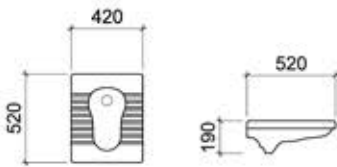

VENICE

WALL HUNG URINAL BOWL

UB 7006 TI/BI

c/w Top Inlet/**Back Inlet (Option)
c/w Fixing Bolts & Nuts (One Pair)
c/w Urinal Connector Set (USC01)
Dimension : 360 x 330 x 605 mm

PETRA

WALL HUNG RECTANGULAR URINAL BOWL

UB 7002 TI/BI

c/w Top Inlet/**Back Inlet (Option)
c/w Fixing Bolts & Nuts (One Pair)
c/w Urinal Connector Set (USC01)
Dimension : 295 x 470 x 710 mm

TAXILA

WALL HUNG URINAL BOWL

UB 7003 TI/BI

c/w Top Inlet/**Back Inlet
c/w Fixing Bolts & Nuts (One Pair)
c/w Urinal Connector Set (USC01)
Dimension : 320 x 255 x 680 mm

NAPLES

WALL HUNG URINAL BOWL

UB 7005 TI/BI

c/w Top Inlet/**Back Inlet (Option)
c/w Fixing Bolts & Nuts (One Pair)
c/w Urinal Connector Set (USC01)
Dimension : 260 x 285 x 480 mm

**PRAGUE**

RECTANGULAR SQUATTING PAN WITH INTEGRAL FOOTREST

SQ 7001

Dimension : 520 x 420 x 190 mm

**WARSAW**

RECTANGULAR SQUATTING PAN WITH INTEGRAL FOOTREST

SQ 7002

c/w Integral S Trap
Dimension : 530 x 425 x 225 mm

WASH BASINS

COUNTER TOP BASIN