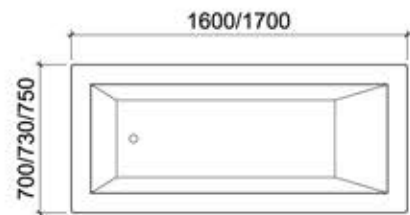

WB 6005 P

c/w Fixing Bolts & Nuts (One Pair)
Dimension : 150 x 165 x 710 mm

GENEVA

BATH TUB

BT160014A/B/C/D

Free Standing Acrylic Bathtub
c/w Drainage Device
A - 1500 x 820 x 580 mm
B - 1600 x 820 x 580 mm
C - 1700 x 820 x 580 mm
D - 1800 x 820 x 580 mm

MADRID

BATH TUB

BT160015A/B

Free Standing Acrylic Bathtub
c/w Drainage Device
A - 1600 x 800 x 580 mm
B - 1700 x 800 x 580 mm

CATANIA

BATH TUB

BT160016A/B/C

Free Standing Acrylic Bathtub
c/w Drainage Device

A - 1500 x 800 x 590 mm

B - 1600 x 800 x 590 mm

C - 1700 x 800 x 590 mm

ROME

BATH TUB

BT160307A/B/C

Built In Acrylic Bathtub
c/w Drainage Device

A - 1600 x 750 x 410 mm

B - 1700 x 700 x 410 mm

C - 1700 x 730 x 410 mm

SOAP HOLDER
- SEMI-RECESSED

SH9001
Dimension : 150 x 150 mm

PAPER HOLDER
- SEMI-RECESSED

PH9002
c/w Plastic Roller
Dimension : 170 x 175 mm

To download the
SANIEURO CATALOGS 2020