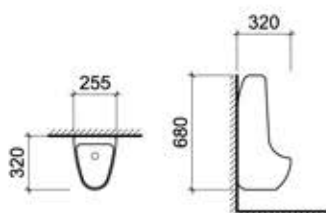

TROY

PEDESTAL URINAL BOWL

UB 7004 TI/BI

c/w Top Inlet/**Back Inlet (Option)
c/w Fixing Bolts & Nuts (One Pair)
Dimension : 355 x 445 x 980 mm

FLORENCE

WALL HUNG URINAL BOWL

UB 7007 BI

c/w Back Inlet ONLY
c/w Fixing Bolts & Nuts (One Pair)
c/w Urinal Connector Set (USC01)
Dimension : 390 x 350 x 750 mm

VENICE

WALL HUNG URINAL BOWL

UB 7006 TI/BI

c/w Top Inlet/**Back Inlet (Option)
c/w Fixing Bolts & Nuts (One Pair)
c/w Urinal Connector Set (USC01)
Dimension : 360 x 330 x 605 mm

PETRA

WALL HUNG RECTANGULAR URINAL BOWL

UB 7002 TI/BI

c/w Top Inlet/**Back Inlet (Option)
c/w Fixing Bolts & Nuts (One Pair)
c/w Urinal Connector Set (USC01)
Dimension : 295 x 470 x 710 mm

TAXILA

WALL HUNG URINAL BOWL

UB 7003 TI/BI

c/w Top Inlet/**Back Inlet
c/w Fixing Bolts & Nuts (One Pair)
c/w Urinal Connector Set (USC01)
Dimension : 320 x 255 x 680 mm

NAPLES

WALL HUNG URINAL BOWL

UB 7005 TI/BI

c/w Top Inlet/**Back Inlet (Option)
c/w Fixing Bolts & Nuts (One Pair)
c/w Urinal Connector Set (USC01)
Dimension : 260 x 285 x 480 mm

**PRAGUE**

RECTANGULAR SQUATTING PAN WITH INTEGRAL FOOTREST