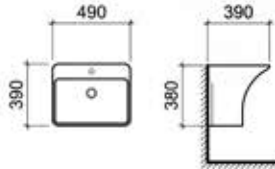

CRETE 455
UNDER COUNTER BASIN

UC 6002
Dimension : 455 x 325 x 180 mm

ICARIA 510
UNDER COUNTER BASIN

LT 6008
Dimension : 510 x 385 x 180 mm

ICARIA 605 OVAL
UNDER COUNTER BASIN

LT 6029
Dimension : 605 x 440 x 205 mm

ICARIA 585 OVAL
UNDER COUNTER BASIN

LT 6030
Dimension : 585 x 395 x 195 mm

ICARIA 490 OVAL
UNDER COUNTER BASIN

UC 6001

Dimension : 490 x 400 x 200 mm

KASTELL
WALL HUNG BASIN

WB 3002

c/w 1 Prepunched Tap Hole
c/w Overflow Hole
c/w Fixing Bolts & Nuts (One Pair)
Dimension : 490 x 390 x 380 mm

KASTORIA
WALL HUNG BASIN

WB 3004

c/w 1 Prepunched Tap Hole
c/w Overflow Hole
c/w Fixing Bolts & Nuts (One Pair)
Dimension : 465 x 385 x 400 mm

NAXOS 610 WHB
WALL HUNG BASIN

LT 5029

c/w 1 Prepunched Tap Hole
c/w Overflow Hole
c/w Fixing Bolts & Nuts (One Pair)
Dimension : 610 x 460 x 160 mm