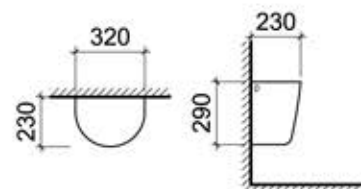

BASIN PEDESTAL - FULL

WB 6002 P

c/w Fixing Bolt & Nuts (One Pair)
Dimension : 150 x 165 x 685 mm

BASIN PEDESTAL - HALF

WB 6003 P

c/w Fixing Bolts & Nuts (One Pair)
Dimension : 320 x 230 x 290 mm

BASIN PEDESTAL - FULL

WB 6005 P

c/w Fixing Bolts & Nuts (One Pair)
Dimension : 150 x 165 x 710 mm

GENEVA

BATH TUB

BT160014A/B/C/D

Free Standing Acrylic Bathtub
c/w Drainage Device
A - 1500 x 820 x 580 mm
B - 1600 x 820 x 580 mm
C - 1700 x 820 x 580 mm
D - 1800 x 820 x 580 mm