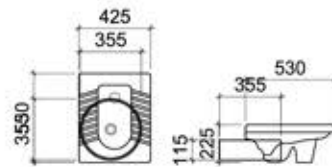

VIENNA OP

ONE PIECE WASH DOWN PEDESTAL WATER CLOSET

WC 1006 S/P

c/w Dual Flush (DF) Push Button
c/w PP Soft Toilet Seat Cover
c/w P450 Straight Outlet Connector
Horizontal Outlet, P = 180 mm
Bottom Outlet, S = 250 mm
Dimension : 670 x 360 x 810 mm

UB 7002 TI/BI

c/w Top Inlet/**Back Inlet (Option)
c/w Fixing Bolts & Nuts (One Pair)
c/w Urinal Connector Set (USC01)
Dimension : 295 x 470 x 710 mm

TAXILA

WALL HUNG URINAL BOWL

UB 7003 TI/BI

c/w Top Inlet/**Back Inlet
c/w Fixing Bolts & Nuts (One Pair)
c/w Urinal Connector Set (USC01)
Dimension : 320 x 255 x 680 mm

NAPLES

WALL HUNG URINAL BOWL

UB 7005 TI/BI

c/w Top Inlet/**Back Inlet (Option)
c/w Fixing Bolts & Nuts (One Pair)
c/w Urinal Connector Set (USC01)
Dimension : 260 x 285 x 480 mm

**PRAGUE**

RECTANGULAR SQUATTING PAN WITH INTEGRAL FOOTREST

SQ 7001

Dimension : 520 x 420 x 190 mm

**WARSAW**

RECTANGULAR SQUATTING PAN WITH INTEGRAL FOOTREST

SQ 7002

c/w Integral S Trap
Dimension : 530 x 425 x 225 mm

WASH BASINS

COUNTER TOP BASIN