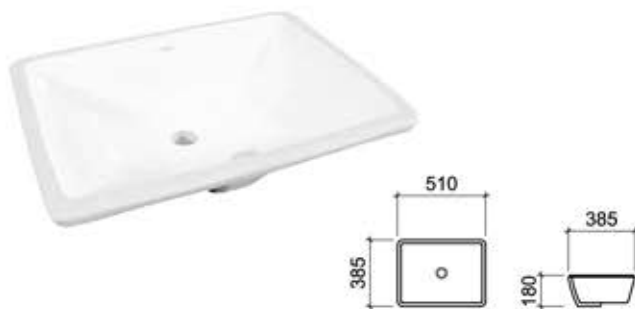

ICARIA 510
UNDER COUNTER BASIN

LT 6008
Dimension : 510 x 385 x 180 mm