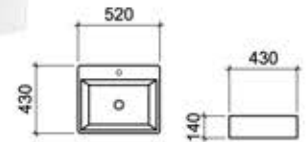

ICARIA 585 OVAL
UNDER COUNTER BASIN

LT 6030
Dimension : 585 x 395 x 195 mm

ICARIA 490 OVAL
UNDER COUNTER BASIN

UC 6001

Dimension : 490 x 400 x 200 mm

KASTELL
WALL HUNG BASIN

WB 3002

c/w 1 Prepunched Tap Hole
c/w Overflow Hole
c/w Fixing Bolts & Nuts (One Pair)
Dimension : 490 x 390 x 380 mm

KASTORIA
WALL HUNG BASIN

WB 3004

c/w 1 Prepunched Tap Hole
c/w Overflow Hole
c/w Fixing Bolts & Nuts (One Pair)
Dimension : 465 x 385 x 400 mm

NAXOS 610 WHB
WALL HUNG BASIN

LT 5029

c/w 1 Prepunched Tap Hole
c/w Overflow Hole
c/w Fixing Bolts & Nuts (One Pair)
Dimension : 610 x 460 x 160 mm

SANTORINI
WALL HUNG BASIN

LT 5030

c/w 1 Prepunched Tap Hole
c/w Overflow Hole
c/w Fixing Bolts & Nuts (One Pair)
Dimension : 520 x 430 x 140 mm

KYRA
WALL HUNG BASIN

LT 5032

c/w 1 Prepunched Tap Hole
c/w Fixing Bolts & Nuts (One Pair)
Dimension : 450 x 420 x 100 mm

PAROS 420
WALL HUNG BASIN

WB 6011

c/w 1 Prepunched Tap Hole
c/w Fixing Bolts & Nuts (One Pair)
Dimension : 420 x 420 x 125 mm

ATHENS 500
WALL HUNG BASIN

WB 6013
c/w 1 Prepunched Tap Hole
c/w Overflow Hole
c/w Fixing Bolts & Nuts (One Pair)
Dimension : 500 x 360 x 170 mm