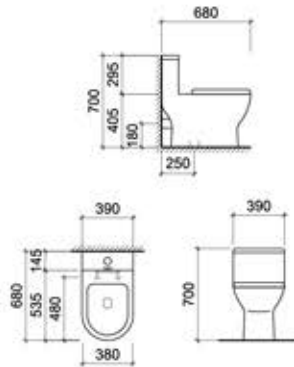

Luxury

ONE PIECE WATER CLOSET

01

ZURICH OP

ONE PIECE WASH DOWN PEDESTAL WATER CLOSET

WC 1005 S/P

c/w Dual Flush (DF) Push Button
c/w PP Soft Toilet Seat Cover
c/w P450 Straight Outlet Connector
Horizontal Outlet, P = 180 mm
Bottom Outlet, S = 250 mm
Dimension : 680 x 360 x 780 mm

VIENNA OP

ONE PIECE WASH DOWN PEDESTAL WATER CLOSET

WC 1006 S/P

c/w Dual Flush (DF) Push Button
c/w PP Soft Toilet Seat Cover
c/w P450 Straight Outlet Connector
Horizontal Outlet, P = 180 mm
Bottom Outlet, S = 250 mm
Dimension : 670 x 360 x 810 mm

TRENTO

ONE PIECE WASH DOWN PEDESTAL WATER CLOSET

WC 1010 S/P

c/w Dual Flush (DF) Push Button
c/w PP Soft Toilet Seat & Cover
c/w P450 Straight Outlet Connector
Horizontal Outlet, P = 180 mm
Bottom Outlet, S = 250 mm
Dimension : 680 x 390 x 700 mm

SEVILLE

ONE PIECE WASH DOWN PEDESTAL WATER CLOSET

WC 1001 S/P

c/w Dual Flush (DF) Push Button
c/w PP Soft Toilet Seat Cover
c/w P450 Straight Outlet Connector
Horizontal Outlet, P = 180 mm
Bottom Outlet, S = 250 mm
Dimension : 710 x 395 x 680 mm