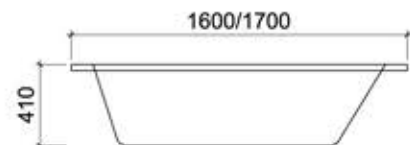

CATANIA

BATH TUB

BT160016A/B/C

Free Standing Acrylic Bathtub
c/w Drainage Device

A - 1500 x 800 x 590 mm

B - 1600 x 800 x 590 mm

C - 1700 x 800 x 590 mm