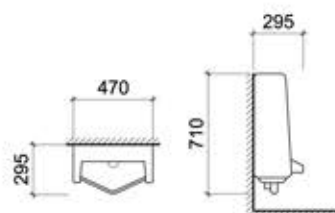

BACK TO WALL WATER CLOSET

**MILAN D***BACK TO WALL RIMLESS WASHDOWN PEDESTAL WATER CLOSET***LT-2141 D**

c/w Fixing Bolts & Nuts (One Pair)
 c/w PP Soft Toilet Seat Cover
 c/w P450 Straight Outlet Connector
 Horizontal Outlet, P = 180 mm
 Bottom outlet, S = 150mm (subject to additional connector, P459)
 Dimension : 570 x 360 x 400 mm

TROY

PEDESTAL URINAL BOWL

UB 7004 TI/BI

c/w Top Inlet/**Back Inlet (Option)
c/w Fixing Bolts & Nuts (One Pair)
Dimension : 355 x 445 x 980 mm

FLORENCE

WALL HUNG URINAL BOWL

UB 7007 BI

c/w Back Inlet ONLY
c/w Fixing Bolts & Nuts (One Pair)
c/w Urinal Connector Set (USC01)
Dimension : 390 x 350 x 750 mm

VENICE

WALL HUNG URINAL BOWL

UB 7006 TI/BI

c/w Top Inlet/**Back Inlet (Option)
c/w Fixing Bolts & Nuts (One Pair)
c/w Urinal Connector Set (USC01)
Dimension : 360 x 330 x 605 mm

PETRA

WALL HUNG RECTANGULAR URINAL BOWL

UB 7002 TI/BI

c/w Top Inlet/**Back Inlet (Option)
c/w Fixing Bolts & Nuts (One Pair)
c/w Urinal Connector Set (USC01)
Dimension : 295 x 470 x 710 mm

TAXILA

WALL HUNG URINAL BOWL

UB 7003 TI/BI

c/w Top Inlet/**Back Inlet
c/w Fixing Bolts & Nuts (One Pair)
c/w Urinal Connector Set (USC01)
Dimension : 320 x 255 x 680 mm