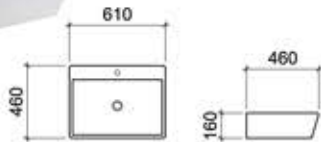

CRETE 455
UNDER COUNTER BASIN

UC 6002
Dimension : 455 x 325 x 180 mm

ICARIA 510
UNDER COUNTER BASIN

LT 6008
Dimension : 510 x 385 x 180 mm

ICARIA 605 OVAL
UNDER COUNTER BASIN

LT 6029
Dimension : 605 x 440 x 205 mm

ICARIA 585 OVAL
UNDER COUNTER BASIN

LT 6030
Dimension : 585 x 395 x 195 mm

ICARIA 490 OVAL
UNDER COUNTER BASIN

UC 6001

Dimension : 490 x 400 x 200 mm

KASTELL
WALL HUNG BASIN

WB 3002

c/w 1 Prepunched Tap Hole
c/w Overflow Hole
c/w Fixing Bolts & Nuts (One Pair)
Dimension : 490 x 390 x 380 mm

KASTORIA
WALL HUNG BASIN

WB 3004

c/w 1 Prepunched Tap Hole
c/w Overflow Hole
c/w Fixing Bolts & Nuts (One Pair)
Dimension : 465 x 385 x 400 mm

NAXOS 610 WHB
WALL HUNG BASIN

LT 5029

c/w 1 Prepunched Tap Hole
c/w Overflow Hole
c/w Fixing Bolts & Nuts (One Pair)
Dimension : 610 x 460 x 160 mm