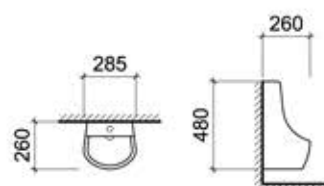

VENICE

WALL HUNG URINAL BOWL

UB 7006 TI/BI

c/w Top Inlet/**Back Inlet (Option)
c/w Fixing Bolts & Nuts (One Pair)
c/w Urinal Connector Set (USC01)
Dimension : 360 x 330 x 605 mm

PETRA

WALL HUNG RECTANGULAR URINAL BOWL

UB 7002 TI/BI

c/w Top Inlet/**Back Inlet (Option)
c/w Fixing Bolts & Nuts (One Pair)
c/w Urinal Connector Set (USC01)
Dimension : 295 x 470 x 710 mm

TAXILA

WALL HUNG URINAL BOWL

UB 7003 TI/BI

c/w Top Inlet/**Back Inlet
c/w Fixing Bolts & Nuts (One Pair)
c/w Urinal Connector Set (USC01)
Dimension : 320 x 255 x 680 mm

NAPLES

WALL HUNG URINAL BOWL

UB 7005 TI/BI

c/w Top Inlet/**Back Inlet (Option)
c/w Fixing Bolts & Nuts (One Pair)
c/w Urinal Connector Set (USC01)
Dimension : 260 x 285 x 480 mm

**PRAGUE**

RECTANGULAR SQUATTING PAN WITH INTEGRAL FOOTREST

SQ 7001

Dimension : 520 x 420 x 190 mm

**WARSAW**

RECTANGULAR SQUATTING PAN WITH INTEGRAL FOOTREST

SQ 7002

c/w Integral S Trap
Dimension : 530 x 425 x 225 mm

WASH BASINS

COUNTER TOP BASIN