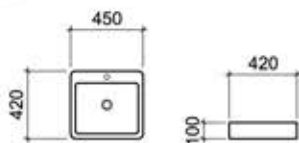

CRETE 455
UNDER COUNTER BASIN

UC 6002
Dimension : 455 x 325 x 180 mm

ICARIA 510
UNDER COUNTER BASIN

LT 6008
Dimension : 510 x 385 x 180 mm

ICARIA 605 OVAL
UNDER COUNTER BASIN

LT 6029
Dimension : 605 x 440 x 205 mm

ICARIA 585 OVAL
UNDER COUNTER BASIN

LT 6030
Dimension : 585 x 395 x 195 mm

ICARIA 490 OVAL
UNDER COUNTER BASIN

UC 6001

Dimension : 490 x 400 x 200 mm

KASTELL
WALL HUNG BASIN

WB 3002

c/w 1 Prepunched Tap Hole
c/w Overflow Hole
c/w Fixing Bolts & Nuts (One Pair)
Dimension : 490 x 390 x 380 mm

KASTORIA
WALL HUNG BASIN

WB 3004

c/w 1 Prepunched Tap Hole
c/w Overflow Hole
c/w Fixing Bolts & Nuts (One Pair)
Dimension : 465 x 385 x 400 mm

NAXOS 610 WHB
WALL HUNG BASIN

LT 5029

c/w 1 Prepunched Tap Hole
c/w Overflow Hole
c/w Fixing Bolts & Nuts (One Pair)
Dimension : 610 x 460 x 160 mm

SANTORINI
WALL HUNG BASIN

LT 5030

c/w 1 Prepunched Tap Hole
c/w Overflow Hole
c/w Fixing Bolts & Nuts (One Pair)
Dimension : 520 x 430 x 140 mm

KYRA
WALL HUNG BASIN

LT 5032

c/w 1 Prepunched Tap Hole
c/w Fixing Bolts & Nuts (One Pair)
Dimension : 450 x 420 x 100 mm