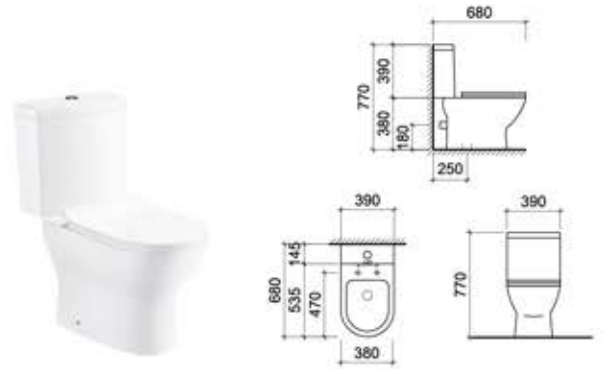

VIENNA OP

ONE PIECE WASH DOWN PEDESTAL WATER CLOSET

WC 1006 S/P

c/w Dual Flush (DF) Push Button
c/w PP Soft Toilet Seat Cover
c/w P450 Straight Outlet Connector
Horizontal Outlet, P = 180 mm
Bottom Outlet, S = 250 mm
Dimension : 670 x 360 x 810 mm

PISA

ONE PIECE WASH DOWN PEDESTAL WATER CLOSET

WC 1007 S/P

c/w Dual Flush (DF) Push Button
c/w PP Soft Toilet Seat Cover
c/w P450 Straight Outlet Connector
Horizontal Outlet, P = 180 mm
Bottom Outlet, S = 250 mm
Dimension : 660 x 330 x 740 mm

SEVILLE

ONE PIECE WASH DOWN PEDESTAL WATER CLOSET

WC 1001 S/P

c/w Dual Flush (DF) Push Button
c/w PP Soft Toilet Seat Cover
c/w P450 Straight Outlet Connector
Horizontal Outlet, P = 180 mm
Bottom Outlet, S = 250 mm
Dimension : 710 x 395 x 680 mm

VIENNA CC

CLOSE COUPLE WASH DOWN PEDESTAL WATER CLOSET

WC 2006 P

c/w Dual Flush (DF) Push Button
 c/w PP Soft Toilet Seat Cover
 c/w P457 Flexible Outlet Connector
 Horizontal Outlet, P = 180 mm
 Bottom Outlet, S = 90 to 220 mm (connector P449)
 Dimension : 665 x 380 x 860 mm