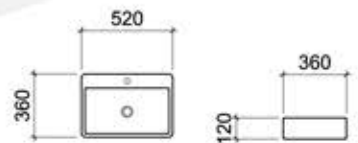

SQ 7001

Dimension : 520 x 420 x 190 mm

**WARSAW**

RECTANGULAR SQUATTING PAN WITH INTEGRAL FOOTREST

SQ 7002

c/w Integral S Trap
Dimension : 530 x 425 x 225 mm

WASH BASINS

COUNTER TOP BASIN

POMPEI 355 ROUND
COUNTER TOP ROUND BASIN MATT BLACK

LT 3134 MB
c/w Matt Black Pop Up Waste
Dimension : 355 x 355 x 115 mm

POMPEI 360 SQUARE
COUNTER TOP SQUARE BASIN MATT BLACK

LT 2179S MB
c/w Matt Black Pop Up Waste
Dimension : 360 x 360 x 110 mm

SERIFOS 480 TB
COUNTER TOP BASIN

CT 6006
Dimension : 480 x 370 x 130 mm

PAROS 520
COUNTER TOP BASIN

LT 2002
c/w 1 Prepunched Tap Hole
Dimension : 520 x 360 x 120 mm

NAXOS 810
COUNTER TOP BASIN

LT 1008
c/w 1 Prepunched Tap Hole
Size : 810 x 465 x 130mm