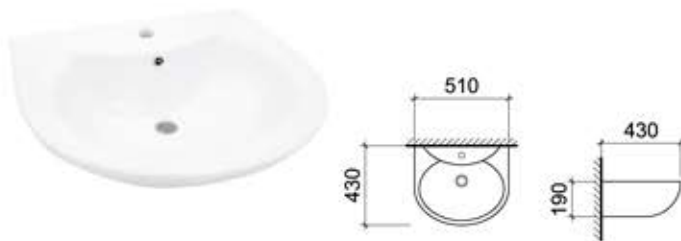

LAMIA
WALL HUNG BASIN