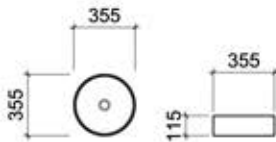

NAPLES

WALL HUNG URINAL BOWL

UB 7005 TI/BI

c/w Top Inlet/**Back Inlet (Option)
c/w Fixing Bolts & Nuts (One Pair)
c/w Urinal Connector Set (USC01)
Dimension : 260 x 285 x 480 mm

**PRAGUE**

RECTANGULAR SQUATTING PAN WITH INTEGRAL FOOTREST

SQ 7001

Dimension : 520 x 420 x 190 mm

**WARSAW**

RECTANGULAR SQUATTING PAN WITH INTEGRAL FOOTREST

SQ 7002

c/w Integral S Trap
Dimension : 530 x 425 x 225 mm

WASH BASINS

COUNTER TOP BASIN

POMPEI 355 ROUND
COUNTER TOP ROUND BASIN MATT BLACK

LT 3134 MB
c/w Matt Black Pop Up Waste
Dimension : 355 x 355 x 115 mm

POMPEI 360 SQUARE
COUNTER TOP SQUARE BASIN MATT BLACK

LT 2179S MB
c/w Matt Black Pop Up Waste
Dimension : 360 x 360 x 110 mm

SERIFOS 480 TB
COUNTER TOP BASIN

CT 6006
Dimension : 480 x 370 x 130 mm

PAROS 520
COUNTER TOP BASIN

LT 2002
c/w 1 Prepunched Tap Hole
Dimension : 520 x 360 x 120 mm

NAXOS 810
COUNTER TOP BASIN

LT 1008
c/w 1 Prepunched Tap Hole
Size : 810 x 465 x 130mm