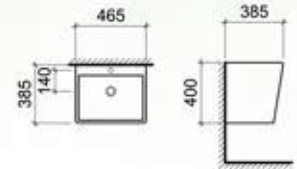

CRETE 455
UNDER COUNTER BASIN

UC 6002
Dimension : 455 x 325 x 180 mm

ICARIA 510
UNDER COUNTER BASIN

LT 6008
Dimension : 510 x 385 x 180 mm

ICARIA 605 OVAL
UNDER COUNTER BASIN

LT 6029
Dimension : 605 x 440 x 205 mm

ICARIA 585 OVAL
UNDER COUNTER BASIN

LT 6030
Dimension : 585 x 395 x 195 mm

ICARIA 490 OVAL
UNDER COUNTER BASIN

UC 6001

Dimension : 490 x 400 x 200 mm

KASTELL
WALL HUNG BASIN

WB 3002

c/w 1 Prepunched Tap Hole
c/w Overflow Hole
c/w Fixing Bolts & Nuts (One Pair)
Dimension : 490 x 390 x 380 mm

KASTORIA
WALL HUNG BASIN

WB 3004

c/w 1 Prepunched Tap Hole
c/w Overflow Hole
c/w Fixing Bolts & Nuts (One Pair)
Dimension : 465 x 385 x 400 mm

NAXOS 610 WHB
WALL HUNG BASIN

LT 5029

c/w 1 Prepunched Tap Hole
c/w Overflow Hole
c/w Fixing Bolts & Nuts (One Pair)
Dimension : 610 x 460 x 160 mm