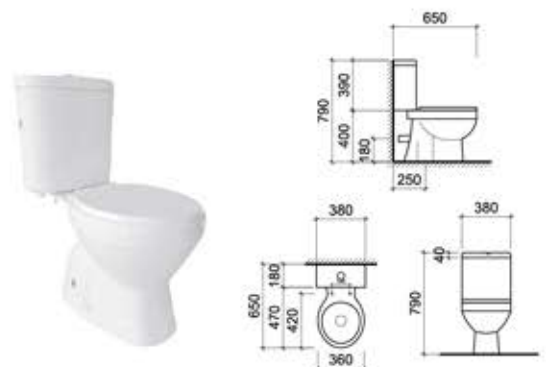

NARVA LDTSC

CLOSE COUPLE WASH DOWN PEDESTAL WATER CLOSET

WC 2001 S/P (LDTSC)

c/w Dual Flush (DF) Push Button
c/w Light Duty Toilet Seat & Cover
c/w P450 Straight Outlet Connector
Horizontal Outlet, P = 180 mm
Bottom Outlet, S = 250 mm
Dimension : 650 x 380 x 790 mm