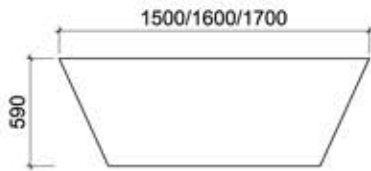

CATANIA

BATH TUB

BT160016A/B/C

Free Standing Acrylic Bathtub
c/w Drainage Device

A - 1500 x 800 x 590 mm

B - 1600 x 800 x 590 mm

C - 1700 x 800 x 590 mm

ROME

BATH TUB

BT160307A/B/C

Built In Acrylic Bathtub
c/w Drainage Device

A - 1600 x 750 x 410 mm

B - 1700 x 700 x 410 mm

C - 1700 x 730 x 410 mm