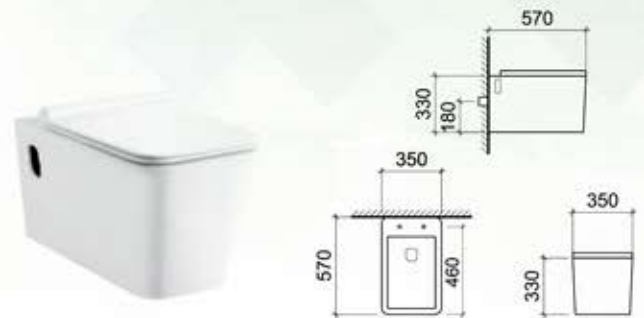

POMPEI WHITE WC

WALL HUNG WATER CLOSET

LT 003 E

c/w Fixing Bolts & Nuts (One Pair)
c/w PP Soft Toilet Seat Cover
c/w P450 Straight Outlet Connector
Horizontal Outlet, P = 180 mm
Dimension : 570 x 350 x 330 mm