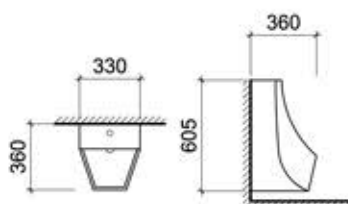

BACK TO WALL WATER CLOSET

**MILAN D***BACK TO WALL RIMLESS WASHDOWN PEDESTAL WATER CLOSET***LT-2141 D**

c/w Fixing Bolts & Nuts (One Pair)
 c/w PP Soft Toilet Seat Cover
 c/w P450 Straight Outlet Connector
 Horizontal Outlet, P = 180 mm
 Bottom outlet, S = 150mm (subject to additional connector, P459)
 Dimension : 570 x 360 x 400 mm

TROY

PEDESTAL URINAL BOWL

UB 7004 TI/BI

c/w Top Inlet/**Back Inlet (Option)
c/w Fixing Bolts & Nuts (One Pair)
Dimension : 355 x 445 x 980 mm

FLORENCE

WALL HUNG URINAL BOWL

UB 7007 BI

c/w Back Inlet ONLY
c/w Fixing Bolts & Nuts (One Pair)
c/w Urinal Connector Set (USC01)
Dimension : 390 x 350 x 750 mm

VENICE

WALL HUNG URINAL BOWL

UB 7006 TI/BI

c/w Top Inlet/**Back Inlet (Option)
c/w Fixing Bolts & Nuts (One Pair)
c/w Urinal Connector Set (USC01)
Dimension : 360 x 330 x 605 mm

PETRA

WALL HUNG RECTANGULAR URINAL BOWL