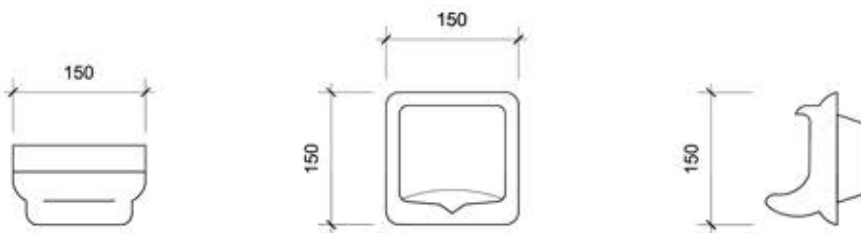

MADRID

BATH TUB

BT160015A/B

Free Standing Acrylic Bathtub
c/w Drainage Device
A - 1600 x 800 x 580 mm
B - 1700 x 800 x 580 mm

CATANIA

BATH TUB

BT160016A/B/C

Free Standing Acrylic Bathtub
c/w Drainage Device

A - 1500 x 800 x 590 mm

B - 1600 x 800 x 590 mm

C - 1700 x 800 x 590 mm

ROME

BATH TUB

BT160307A/B/C

Built In Acrylic Bathtub
c/w Drainage Device

A - 1600 x 750 x 410 mm

B - 1700 x 700 x 410 mm

C - 1700 x 730 x 410 mm

SOAP HOLDER
- SEMI-RECESSED

SH9001
Dimension : 150 x 150 mm

PAPER HOLDER
- SEMI-RECESSED

PH9002
c/w Plastic Roller
Dimension : 170 x 175 mm

To download the
SANIEURO CATALOGS 2020