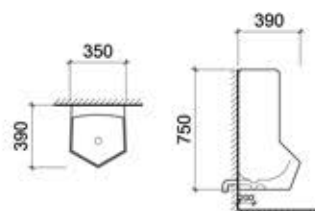

c/w Fixing Bolts & Nuts (One Pair)
 c/w PP Soft Toilet Seat Cover
 c/w P450 Straight Outlet Connector
 Horizontal Outlet, P = 180 mm
 Dimension : 570 x 350 x 330 mm

**MILAN E***WALL HUNG RIMLESS WASHDOWN WATER CLOSET***LT 2141 E**

c/w Fixing Bolts & Nuts (One Pair)
 c/w PP Soft Toilet Seat Cover
 c/w P450 Straight Outlet Connector
 Horizontal Outlet, P = 180 mm
 Dimension : 580 x 365 x 415 mm

**NOVATEC***UNIVERSAL CHAIR BRACKET FOR WALL HUNG WC***NV 747**

BACK TO WALL WATER CLOSET

**MILAN D***BACK TO WALL RIMLESS WASHDOWN PEDESTAL WATER CLOSET***LT-2141 D**

c/w Fixing Bolts & Nuts (One Pair)
 c/w PP Soft Toilet Seat Cover
 c/w P450 Straight Outlet Connector
 Horizontal Outlet, P = 180 mm
 Bottom outlet, S = 150mm (subject to additional connector, P459)
 Dimension : 570 x 360 x 400 mm

TROY

PEDESTAL URINAL BOWL

UB 7004 TI/BI

c/w Top Inlet/**Back Inlet (Option)
c/w Fixing Bolts & Nuts (One Pair)
Dimension : 355 x 445 x 980 mm

FLORENCE

WALL HUNG URINAL BOWL

UB 7007 BI

c/w Back Inlet ONLY
c/w Fixing Bolts & Nuts (One Pair)
c/w Urinal Connector Set (USC01)
Dimension : 390 x 350 x 750 mm