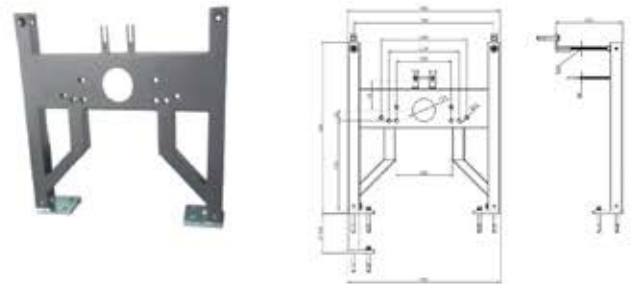

NOVATEC

UNIVERSAL CHAIR BRACKET FOR WALL HUNG WC

NV 747

BACK TO WALL WATER CLOSET