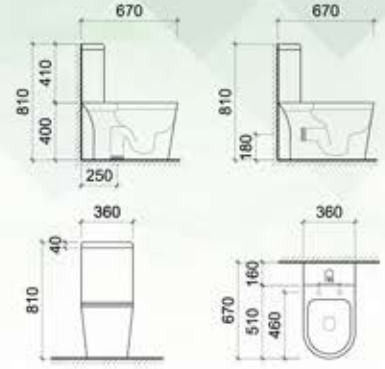

Luxury

ONE PIECE WATER CLOSET

01

ZURICH OP

ONE PIECE WASH DOWN PEDESTAL WATER CLOSET

WC 1005 S/P

c/w Dual Flush (DF) Push Button
c/w PP Soft Toilet Seat Cover
c/w P450 Straight Outlet Connector
Horizontal Outlet, P = 180 mm
Bottom Outlet, S = 250 mm
Dimension : 680 x 360 x 780 mm

VIENNA OP

ONE PIECE WASH DOWN PEDESTAL WATER CLOSET

WC 1006 S/P

c/w Dual Flush (DF) Push Button
c/w PP Soft Toilet Seat Cover
c/w P450 Straight Outlet Connector
Horizontal Outlet, P = 180 mm
Bottom Outlet, S = 250 mm
Dimension : 670 x 360 x 810 mm

TRENTO

ONE PIECE WASH DOWN PEDESTAL WATER CLOSET

WC 1010 S/P

c/w Dual Flush (DF) Push Button
c/w PP Soft Toilet Seat & Cover
c/w P450 Straight Outlet Connector
Horizontal Outlet, P = 180 mm
Bottom Outlet, S = 250 mm
Dimension : 680 x 390 x 700 mm

SEVILLE

ONE PIECE WASH DOWN PEDESTAL WATER CLOSET

WC 1001 S/P

c/w Dual Flush (DF) Push Button
c/w PP Soft Toilet Seat Cover
c/w P450 Straight Outlet Connector
Horizontal Outlet, P = 180 mm
Bottom Outlet, S = 250 mm
Dimension : 710 x 395 x 680 mm