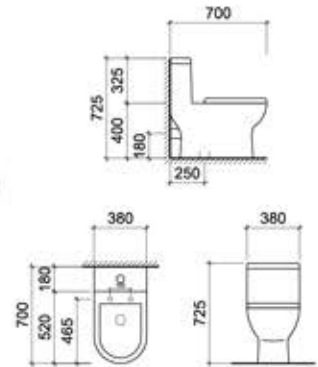

Luxury

ONE PIECE WATER CLOSET

01

ZURICH OP

ONE PIECE WASH DOWN PEDESTAL WATER CLOSET

WC 1005 S/P

c/w Dual Flush (DF) Push Button
c/w PP Soft Toilet Seat Cover
c/w P450 Straight Outlet Connector
Horizontal Outlet, P = 180 mm
Bottom Outlet, S = 250 mm
Dimension : 680 x 360 x 780 mm

VIENNA OP

ONE PIECE WASH DOWN PEDESTAL WATER CLOSET

WC 1006 S/P

c/w Dual Flush (DF) Push Button
c/w PP Soft Toilet Seat Cover
c/w P450 Straight Outlet Connector
Horizontal Outlet, P = 180 mm
Bottom Outlet, S = 250 mm
Dimension : 670 x 360 x 810 mm

TRENTO

ONE PIECE WASH DOWN PEDESTAL WATER CLOSET

WC 1010 S/P

c/w Dual Flush (DF) Push Button
c/w PP Soft Toilet Seat & Cover
c/w P450 Straight Outlet Connector
Horizontal Outlet, P = 180 mm
Bottom Outlet, S = 250 mm
Dimension : 680 x 390 x 700 mm

SEVILLE

ONE PIECE WASH DOWN PEDESTAL WATER CLOSET

WC 1001 S/P

c/w Dual Flush (DF) Push Button
c/w PP Soft Toilet Seat Cover
c/w P450 Straight Outlet Connector
Horizontal Outlet, P = 180 mm
Bottom Outlet, S = 250 mm
Dimension : 710 x 395 x 680 mm