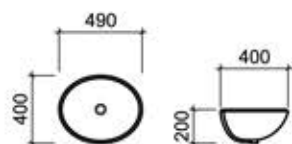

CRETE 455
UNDER COUNTER BASIN

UC 6002
Dimension : 455 x 325 x 180 mm

ICARIA 510
UNDER COUNTER BASIN

LT 6008
Dimension : 510 x 385 x 180 mm

ICARIA 605 OVAL
UNDER COUNTER BASIN

LT 6029
Dimension : 605 x 440 x 205 mm

ICARIA 585 OVAL
UNDER COUNTER BASIN

LT 6030
Dimension : 585 x 395 x 195 mm

ICARIA 490 OVAL
UNDER COUNTER BASIN

UC 6001

Dimension : 490 x 400 x 200 mm

KASTELL
WALL HUNG BASIN

WB 3002

c/w 1 Prepunched Tap Hole
c/w Overflow Hole
c/w Fixing Bolts & Nuts (One Pair)
Dimension : 490 x 390 x 380 mm