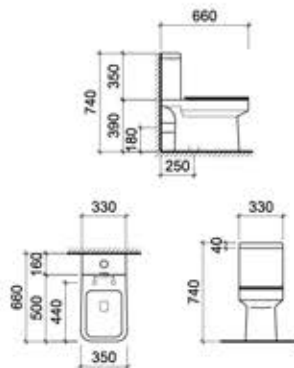

VIENNA OP

ONE PIECE WASH DOWN PEDESTAL WATER CLOSET

WC 1006 S/P

c/w Dual Flush (DF) Push Button
c/w PP Soft Toilet Seat Cover
c/w P450 Straight Outlet Connector
Horizontal Outlet, P = 180 mm
Bottom Outlet, S = 250 mm
Dimension : 670 x 360 x 810 mm

TRENTO

ONE PIECE WASH DOWN PEDESTAL WATER CLOSET

WC 1010 S/P

c/w Dual Flush (DF) Push Button
c/w PP Soft Toilet Seat & Cover
c/w P450 Straight Outlet Connector
Horizontal Outlet, P = 180 mm
Bottom Outlet, S = 250 mm
Dimension : 680 x 390 x 700 mm

GALATI

ONE PIECE WASH DOWN PEDESTAL WATER CLOSET

WC 1008 S/P

c/w Dual Flush (DF) Push Button
c/w PP Soft Toilet Seat Cover
c/w P450 Straight Outlet Connector
Horizontal Outlet, P = 180 mm
Bottom Outlet, S = 250 mm
Dimension : 700 x 380 x 725 mm

SEVILLE

ONE PIECE WASH DOWN PEDESTAL WATER CLOSET

WC 1001 S/P

c/w Dual Flush (DF) Push Button
c/w PP Soft Toilet Seat Cover
c/w P450 Straight Outlet Connector
Horizontal Outlet, P = 180 mm
Bottom Outlet, S = 250 mm
Dimension : 710 x 395 x 680 mm