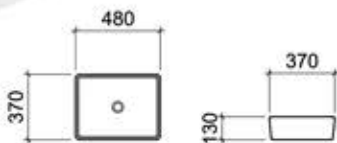

SQ 7001

Dimension : 520 x 420 x 190 mm

**WARSAW**

RECTANGULAR SQUATTING PAN WITH INTEGRAL FOOTREST

SQ 7002

c/w Integral S Trap
Dimension : 530 x 425 x 225 mm

WASH BASINS

COUNTER TOP BASIN

POMPEI 355 ROUND
COUNTER TOP ROUND BASIN MATT BLACK

LT 3134 MB
c/w Matt Black Pop Up Waste
Dimension : 355 x 355 x 115 mm

POMPEI 360 SQUARE
COUNTER TOP SQUARE BASIN MATT BLACK

LT 2179S MB
c/w Matt Black Pop Up Waste
Dimension : 360 x 360 x 110 mm

SERIFOS 480 TB
COUNTER TOP BASIN

CT 6006
Dimension : 480 x 370 x 130 mm

PAROS 520
COUNTER TOP BASIN

LT 2002
c/w 1 Prepunched Tap Hole
Dimension : 520 x 360 x 120 mm

NAXOS 810
COUNTER TOP BASIN

LT 1008
c/w 1 Prepunched Tap Hole
Size : 810 x 465 x 130mm