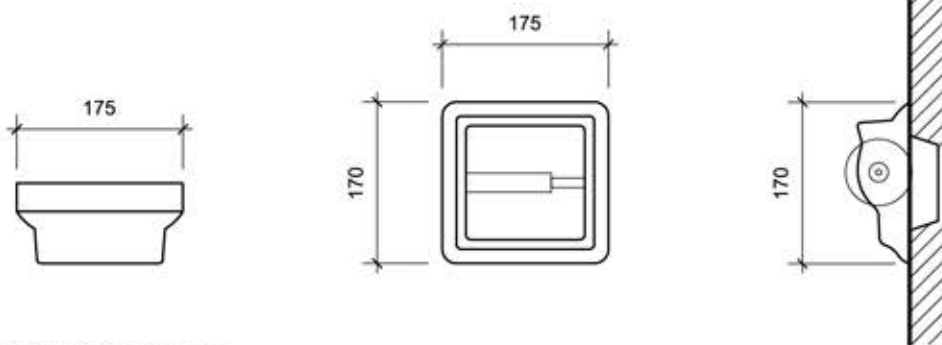

WB 6005 P

c/w Fixing Bolts & Nuts (One Pair)
Dimension : 150 x 165 x 710 mm

GENEVA

BATH TUB

BT160014A/B/C/D

Free Standing Acrylic Bathtub
c/w Drainage Device
A - 1500 x 820 x 580 mm
B - 1600 x 820 x 580 mm
C - 1700 x 820 x 580 mm
D - 1800 x 820 x 580 mm

MADRID

BATH TUB

BT160015A/B

Free Standing Acrylic Bathtub
c/w Drainage Device
A - 1600 x 800 x 580 mm
B - 1700 x 800 x 580 mm

CATANIA

BATH TUB

BT160016A/B/C

Free Standing Acrylic Bathtub
c/w Drainage Device

A - 1500 x 800 x 590 mm

B - 1600 x 800 x 590 mm

C - 1700 x 800 x 590 mm

ROME

BATH TUB

BT160307A/B/C

Built In Acrylic Bathtub
c/w Drainage Device

A - 1600 x 750 x 410 mm

B - 1700 x 700 x 410 mm

C - 1700 x 730 x 410 mm

SOAP HOLDER
- SEMI-RECESSED

SH9001
Dimension : 150 x 150 mm

PAPER HOLDER
- SEMI-RECESSED

PH9002
c/w Plastic Roller
Dimension : 170 x 175 mm

To download the
SANIEURO CATALOGS 2020